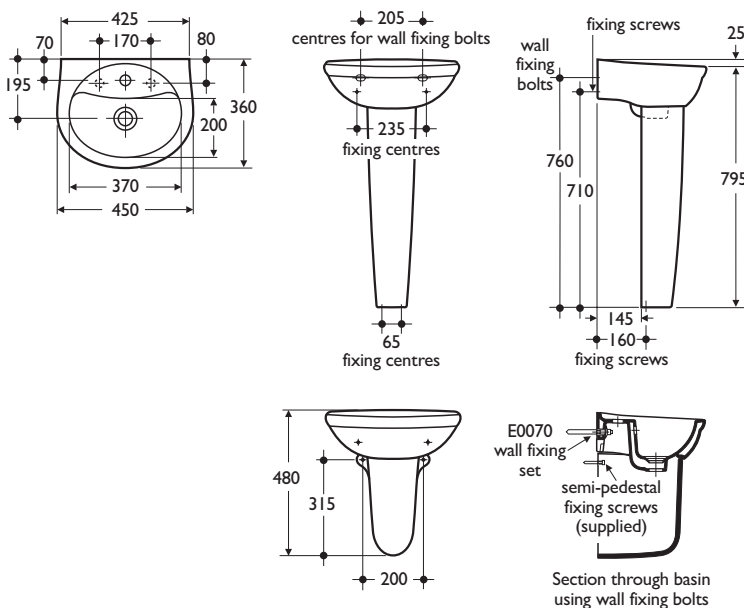

Illustrated

E7425 Alto 45cm washbasin, single central taphole
E7502 semi-pedestal
E0070 wall fixing set
E0625 Waterways ceramic disc washbasin monoblock with swivel spout and pop-up waste
E6030 Crystal handles

Material

Vitreous china

Weight

45cm washbasin 8.3kg
Pedestal 10.0kg
Semi-pedestal 6.5kg

Colours

Available in White (01) only

Standards

Vitreous china to BS 3402

Designer

Robin Levien, London

Options

E7426 2 tapholes and chainstay hole
E0200 pedestal

Special notes

Washbasin wall mounted using E0070 wall fixing set, with semi-pedestal screwed to wall