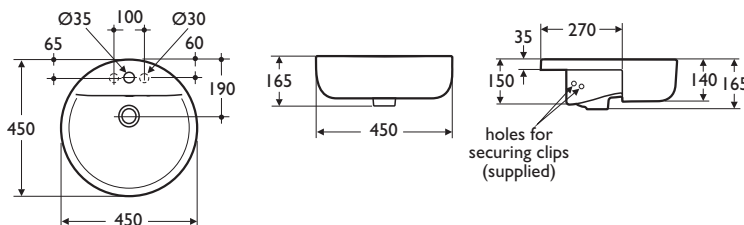

semi-countertop

washbasins