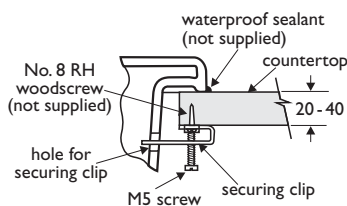

**Material**  
Vitreous china

**Weight**  
Washbasin 10.4kg

**Colours**  
Available in White (01) only

**Standards**  
Vitreous china to BS 3402

**Designer**  
Robin Levien, RDI

**Options**  
**E8064** Concept Sphere 45cm semi countertop basin, 2 tapholes

**Special notes**  
Washbasin fixed to countertop with securing clips provided. Joint sealed with waterproof sealant (not supplied). Use with Concept semi-countertop basin unit

semi-countertop

washbasins