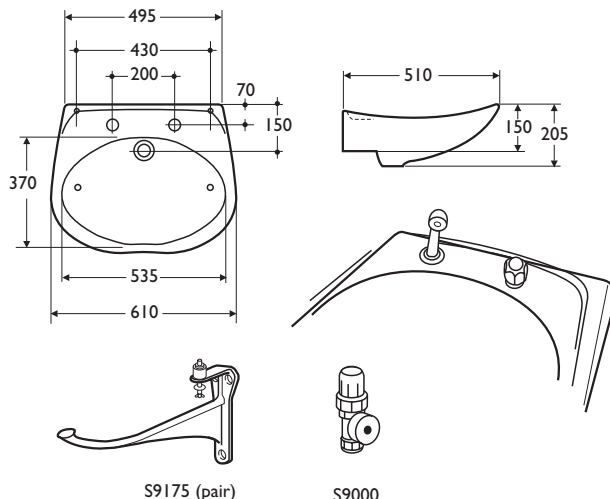

Illustrated

- S2300 Salonex washbasin 61cm x 51cm with 2 tapholes
- S8900 1 1/4in metal bottle trap, 75mm seal, chromium plated
- S7450 Starlite hairdressers single taphole mixer with metal handles, flexible hose, handspray and metal sleeve. (Inlets 10mm plain copper pipe)
- S8730 1 1/4in strainer waste with lift out grid
- S9175 aluminium alloy screw to wall brackets
- S9381 10 x 15mm straight compression couplers
- S9000 Isovalve servicing valves

Material

Vitreous china

Weight

Washbasin 15.0kg

Colours

Available in White (01) only

Standards

Vitreous china to BS 3402

Options

- S8910 1 1/4in plastic bottle trap with 75mm seal

pedestal & wall washbasins