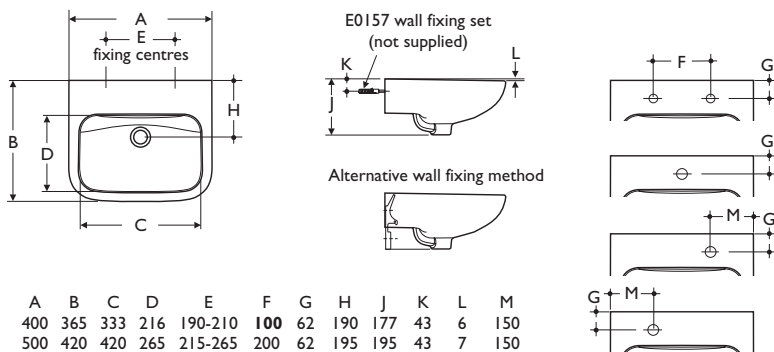

**Special Notes**

- S9137** Bracket for 60cm & 50cm basins
- S9138** Bracket for 40cm basins

**Recommended fixing heights**

- (floor to front rim):
- Nursery use 600mm
- Infant use 700mm
- Junior use 750mm
- Senior/adult use 780-800mm.

Washbasin wall mounted using E015767 wall fixing set or panel mounted using E006267 fixing set

**Material**

Vitreous china

**Weight**

- 60cm washbasin 16.7kg
- 50cm washbasin 12.7kg
- 40cm washbasin 9.7kg

**Colours**

Available in White (01) only

**Standards**

Vitreous china to BS 3402

A	B	C	D	E	F	G	H	J	K	L	M
400	365	333	216	190-210	100	62	190	177	43	6	150
500	420	420	265	215-265	200	62	195	195	43	7	150
600	479	503	315	270-290	200	63	195	202	60	8	200