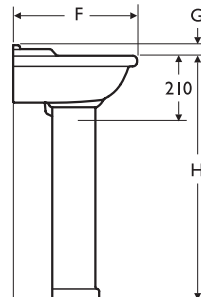

washbasins

Lichfield 62 • 52

Pedestal washbasin in vitreous china with 2 tapholes at 20cm centres.

Lichfield washbasin, WC, bidet and bath are designed as a matching suite.

- Domestic and commercial use
- Pedestal washbasin
- Nostalgic design
- Part of matching suite
- Two tapholes

Material

Vitreous china

Weight

Washbasin 16.0kg
Pedestal 9.0kg

Colours

Available in White (01) only

Standards

Vitreous china to BS 3402

Options

S2061 Lichfield 62cm washbasin with single central taphole
S2064 Lichfield 52cm washbasin with 2 tapholes
S2063 Lichfield 52cm washbasin with single central taphole

Special notes

Washbasin pedestal mounted using 2 screws through the back of the basin (not supplied)

	615mm	520mm
A	615	520
B	470	405
C	345	260
D	180	175
E	200	180
F	490	410
G	40	35
H	815	810