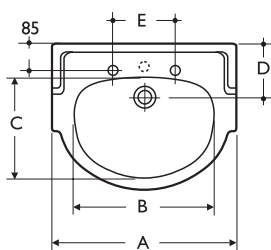

Material

Vitreous china

Weight

Washbasin 16.0kg
Pedestal 9.0kg

Colours

Available in White (01) only

Standards

Vitreous china to BS 3402

Options

S2061 Lichfield 62cm washbasin with single central taphole
S2064 Lichfield 52cm washbasin with 2 tapholes
S2063 Lichfield 52cm washbasin with single central taphole

Special notes

Washbasin pedestal mounted using 2 screws through the back of the basin (not supplied)

	615mm	520mm
A	615	520
B	470	405
C	345	260
D	180	175
E	200	180
F	490	410
G	40	35
H	815	810