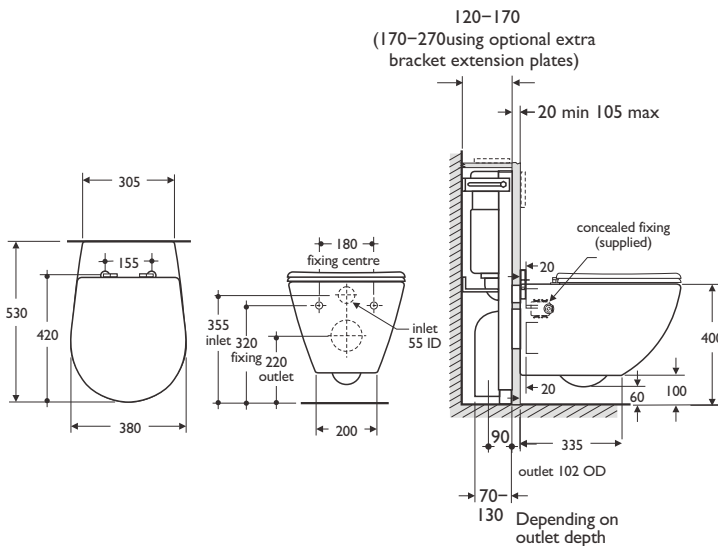

### Options

**E006067** support bracket assembly with fixing bolts

**S362467** Conceala 2 cistern, 6 litre, dual flush pneumatic flush valve fitting, top inlet ballvalve and internal overflow.

**E4437AA** Ideal Standard contemporary flush plate, chromium plated

### Special notes

For details of in-wall support systems see page 5:6:4A & 5:6:4B.

**E0060** support brackets secured to floor within the duct, WC fixed to support brackets with bolts supplied and bolts screwed to back wall with brackets. Joint sealed with waterproof sealant (not supplied).

To conform to Water

Techology list requirements a dual flush cistern must be specified.

This WC bowl should not be installed with a lever activated cistern fitted with a siphon

Armitage  
Shanks

Tel: 0870 122 8822 Fax: 0870 122 8282  
email: [info@thebluebook.co.uk](mailto:info@thebluebook.co.uk)