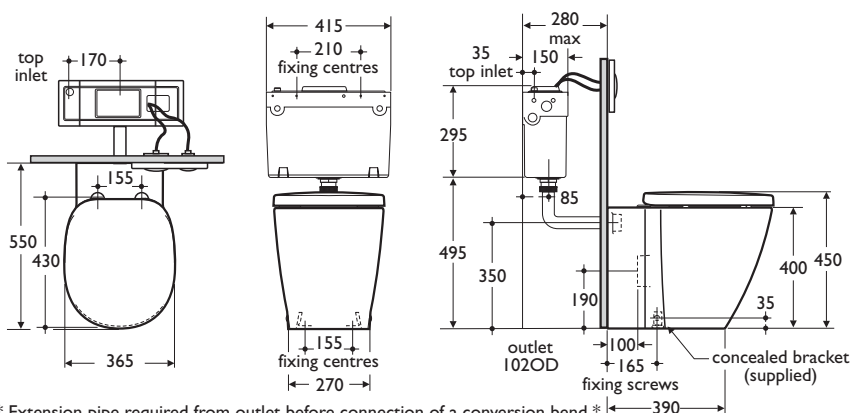

E4437 Ideal Standard contemporary flush plate, Chromium plated

E7917 Concept, slow close seat and cover

Material

Vitreous china

Weight

WC pan 23.4kg

Seat & cover 2.2kg

Colours

Available in White (01) only

Standards

Vitreous china to BS 3402

Designer

Robin Levien, RDI

Options

E7918 Concept, seat and cover

S3658 Conceala 2 duct cistern & cover, 4/2.6 litre, side inlet and internal overflow, pneumatic dual flush valve fittings, ballvalve, flushbends, Simpla inlet connector

Associated products

Panekta Connectors

E3222 converts to P trap

E3221 converts to S or turned P trap (Please see pages 5:6:10 & 5:6:11 for detail)

Special notes

WC screwed to floor and joint to wall sealed with waterproof sealant (not supplied).

Can be used with Concept furniture WC units, see furniture section.

This WC bowl should not be installed with a lever activated cistern fitted with a siphon.

* Extension pipe required from outlet before connection of a conversion bend *
Conversion bends to suit 102 bore soil pipe.