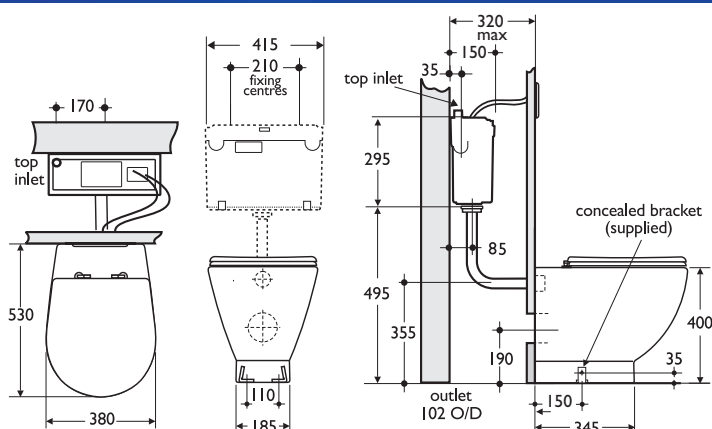

Illustrated

E000101 White back to wall WC pan with fixing brackets and horizontal outlet

S362467 Conceala 2 cistern, 6 litre, dual flush pneumatic flush valve fitting, top inlet ballvalve and internal overflow

E4437AA Ideal Standard contemporary flush plate, chromium plated
E002101 White plastic seat and cover

Material

Vitreous china

Weight

WC pan 26.3g
Cistern 3.0kg
Seat & cover 3.2kg

Colours

Available in White (01) only

Standards

Vitreous china to BS 3402

Designer

David Chipperfield, London

Options

S362567 Conceala 2 dual flush cistern with bottom inlet ballvalve and internal overflow
S4399AA Contemporary flush plate unbranded, chromium plated
E002201 White plastic seat only, no cover

Associated products

Panekta connector E3222 converts to P trap
E3221 converts to S trap or turned P trap

Special notes

WC screwed to floor and joint to wall sealed with waterproof sealant (not supplied). To conform to Water Techology list requirements a dual flush Conceala cistern must be specified