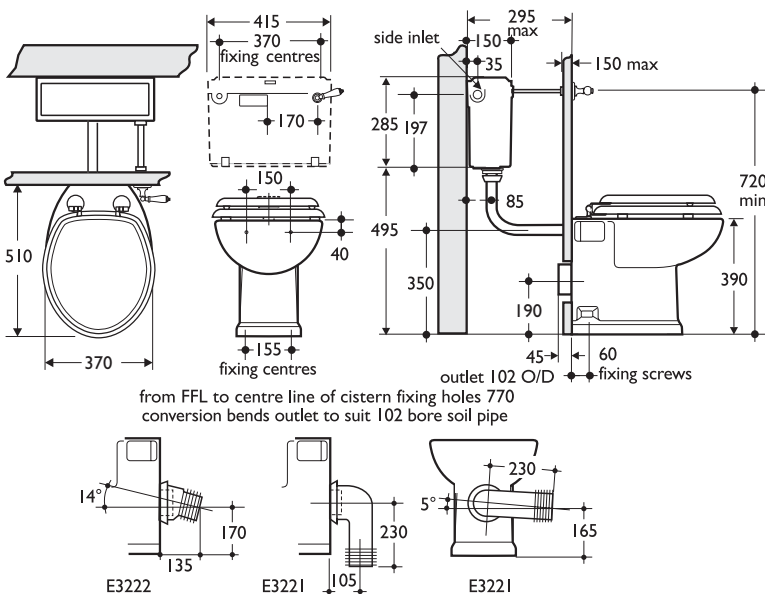

Material

Vitreous china

Weight

WC pan 20.0kg
Seat & cover 3.4kg

Colours

Available in White (01) only

Standards

Vitreous china to BS 3402

Options

S362167 Conceala 2 cistern & cover, 6 litre, Freeflo plastic syphon fittings, 1/2in Microvalve HP/LP ballvalve, bottom supply, internal overflow, plastic flushbend, Simpla WC inlet connector
E4771FH mahogany effect seat & cover, polished brass hinges

Associated products

Panekta Connectors
E3222 converts to P trap
E3221 converts to S or turned P trap

Special notes

WC screwed to floor and joint to wall sealed with waterproof sealant (not supplied)

Special notes

Cistern fittings are reversible

WCs
back to wall