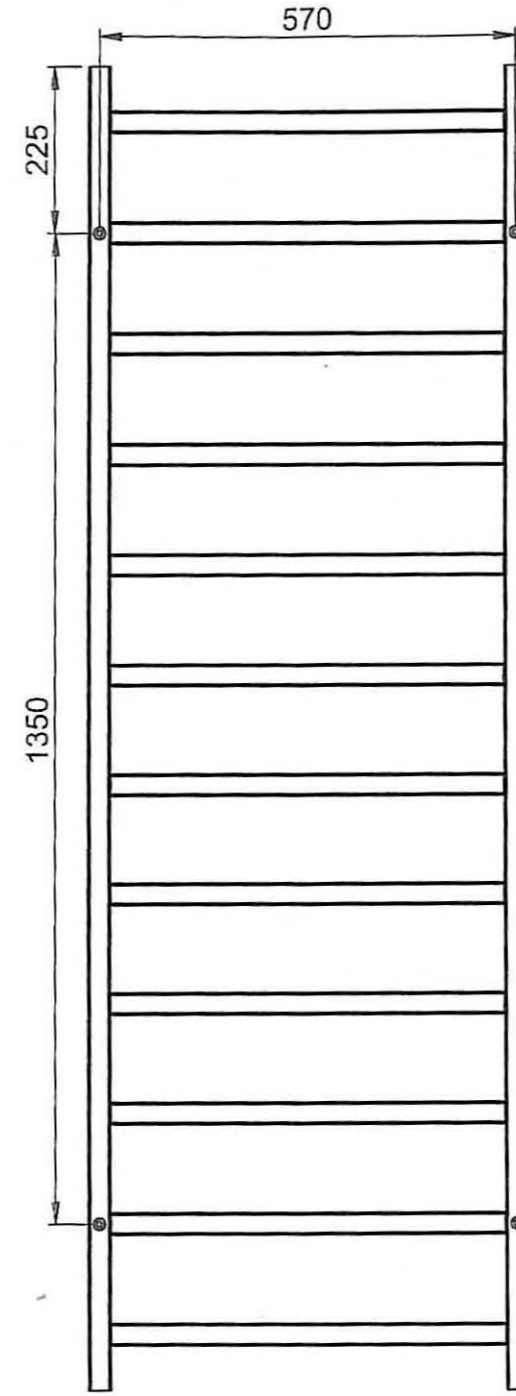

5.826 Biava Square Multirail 1800x600 Chrome

Eastbrook Road, Gloucester GL4 3DB
Technical Helpline: 01452 317890
email: technical@eastbrookco.com