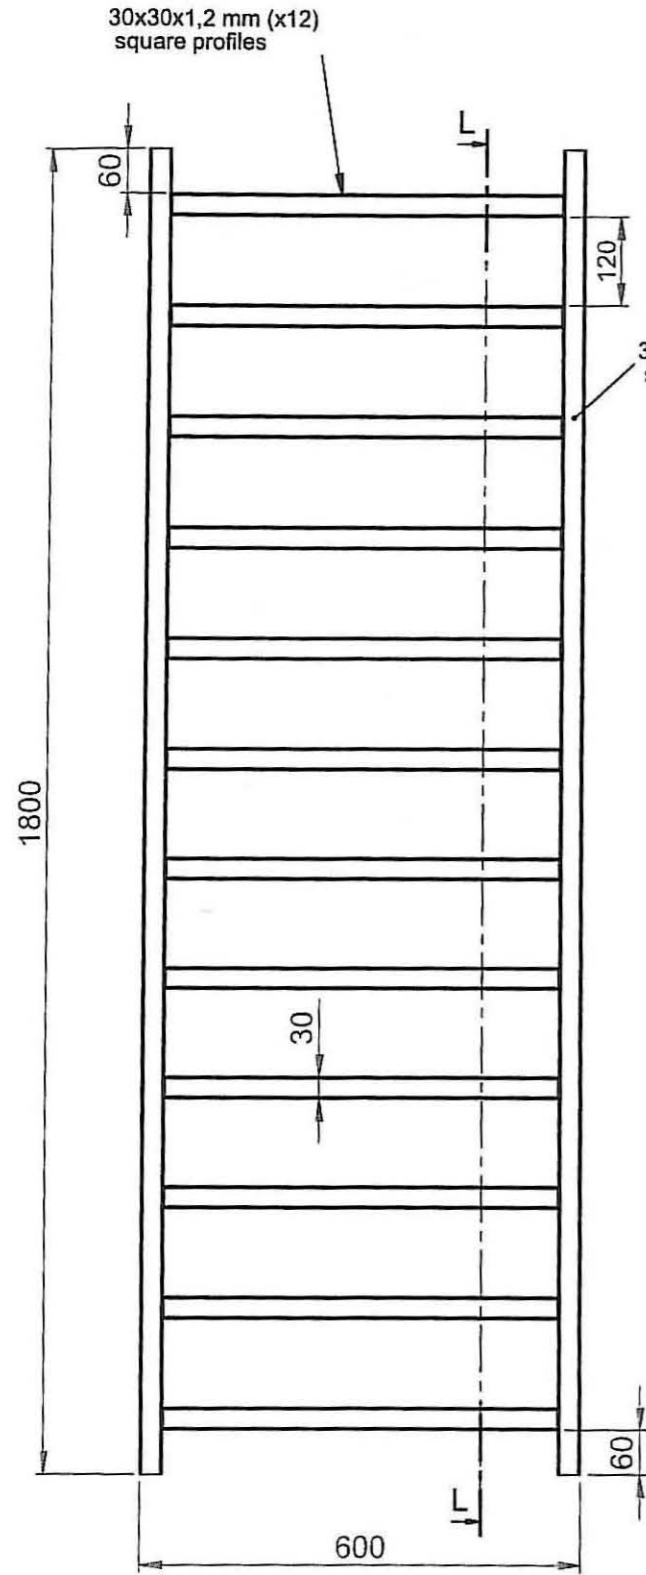

5.826 Biava Square Multirail 1800x600 Chrome

Eastbrook Road, Gloucester GL4 3DB
Technical Helpline: 01452 317890
email: technical@eastbrookco.com