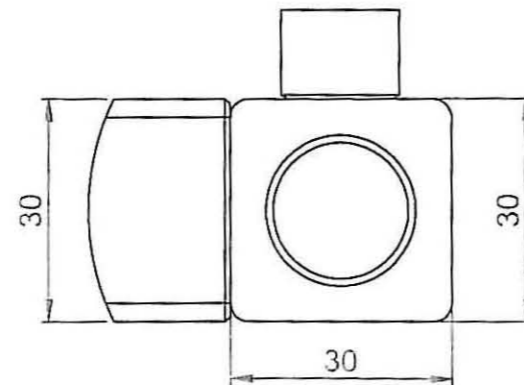

5.826 Biava Square Multirail 1800x600 Chrome

Eastbrook Road, Gloucester GL4 3DB
Technical Helpline: 01452 317890
email: technical@eastbrookco.com