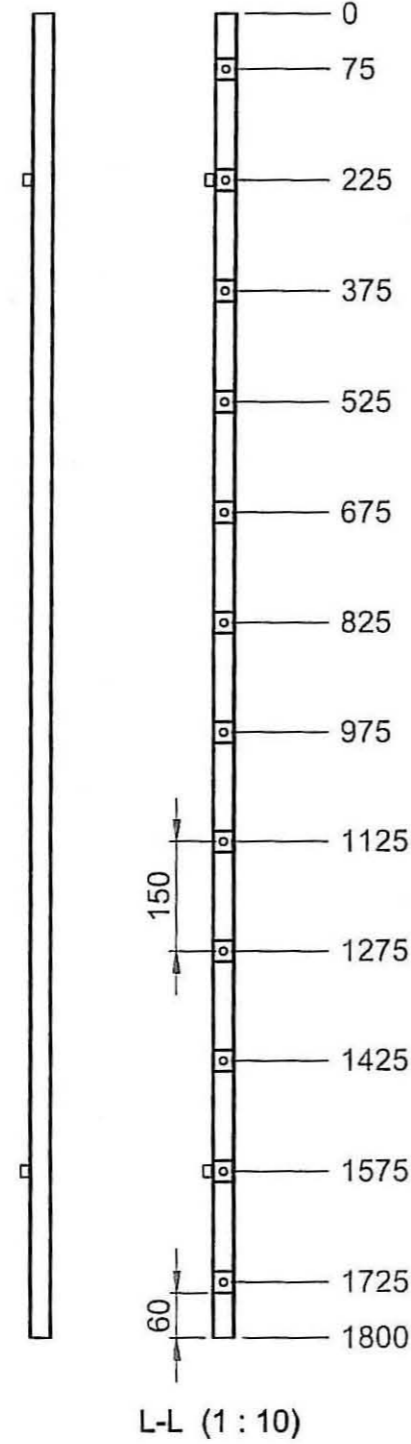

5.826 Biava Square Multirail 1800x600 Chrome

Eastbrook Road, Gloucester GL4 3DB
Technical Helpline: 01452 317890
email: technical@eastbrookco.com