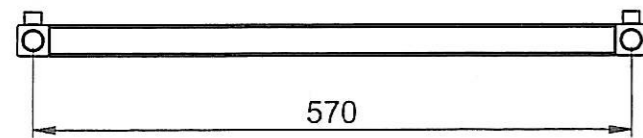

5.824 Biava Square Multirail 750x600 Chrome

N-N (1 : 7)

Eastbrook

Eastbrook Road, Gloucester GL4 3DB
Technical Helpline: 01452 317890
email: technical@eastbrookco.com