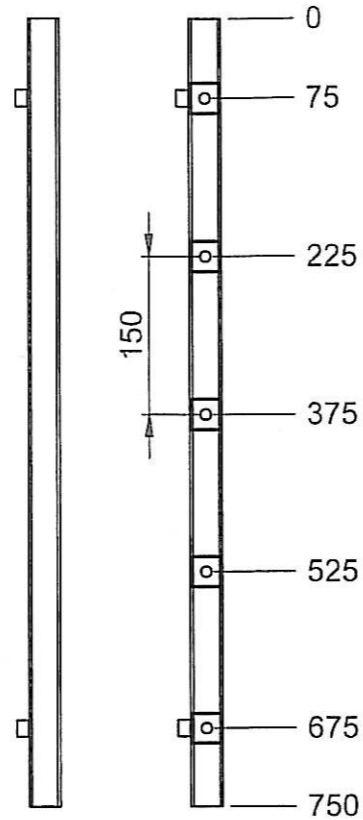

5.824 Biava Square Multirail 750x600 Chrome

N-N (1 : 7)

Eastbrook

Eastbrook Road, Gloucester GL4 3DB
Technical Helpline: 01452 317890
email: technical@eastbrookco.com