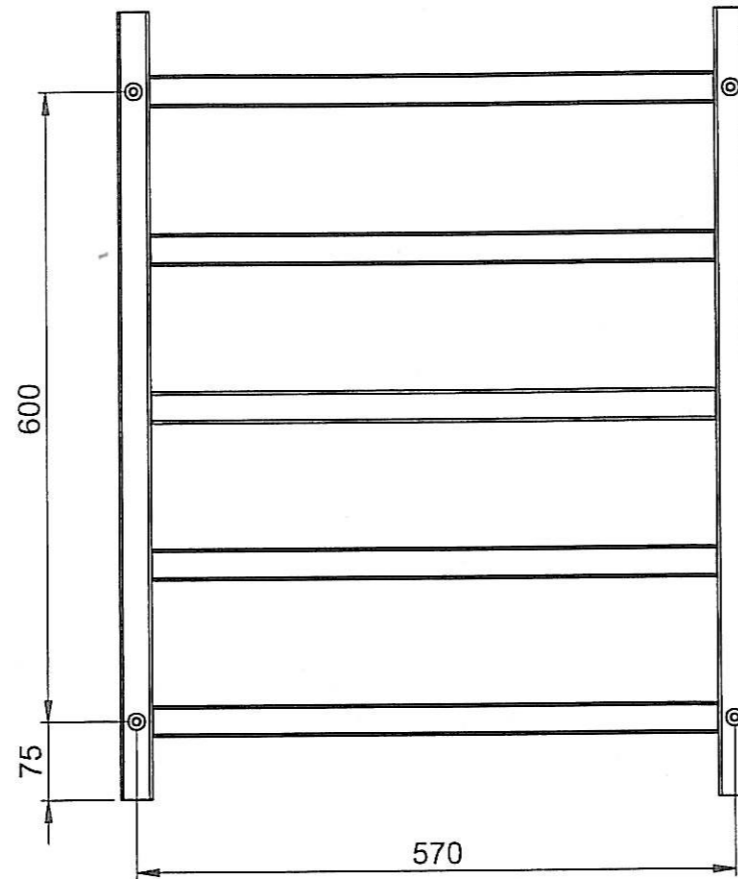

5.824 Biava Square Multirail 750x600 Chrome

N-N (1 : 7)

Eastbrook

Eastbrook Road, Gloucester GL4 3DB
Technical Helpline: 01452 317890
email: technical@eastbrookco.com