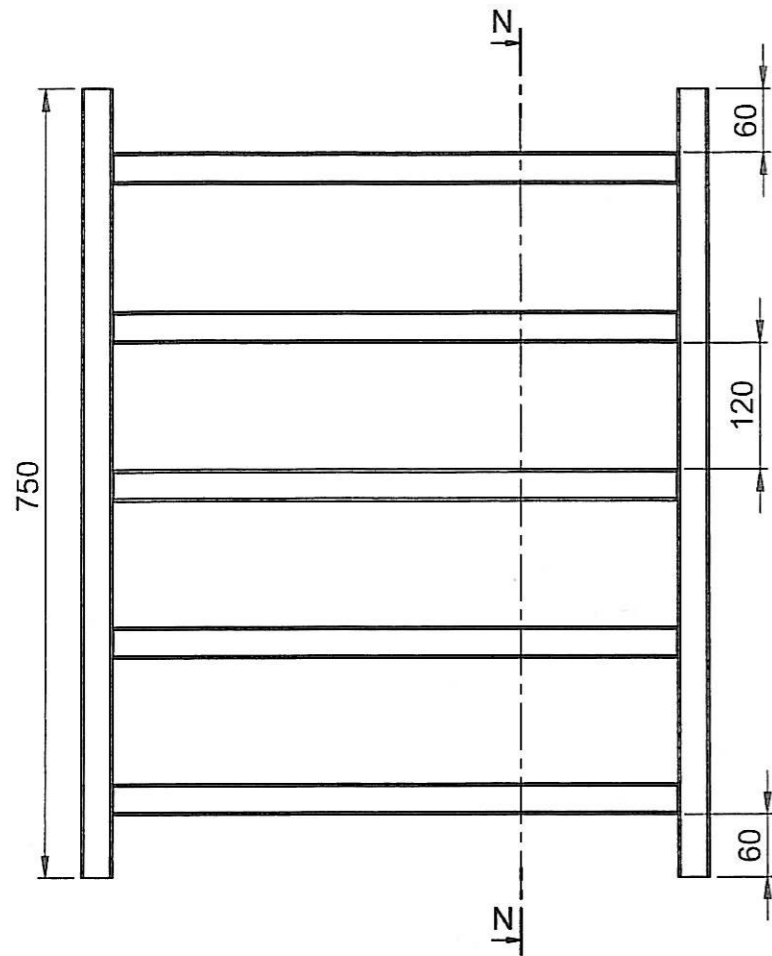

5.824 Biava Square Multirail 750x600 Chrome

N-N (1 : 7)

Eastbrook

Eastbrook Road, Gloucester GL4 3DB
Technical Helpline: 01452 317890
email: technical@eastbrookco.com