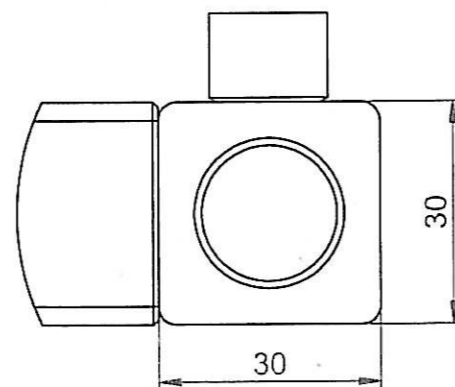

5.822 Biava Square Multirail 1800x450 Chrome

Eastbrook Road, Gloucester GL4 3DB
 Technical Helpline: 01452 317890
 email: technical@eastbrookco.com