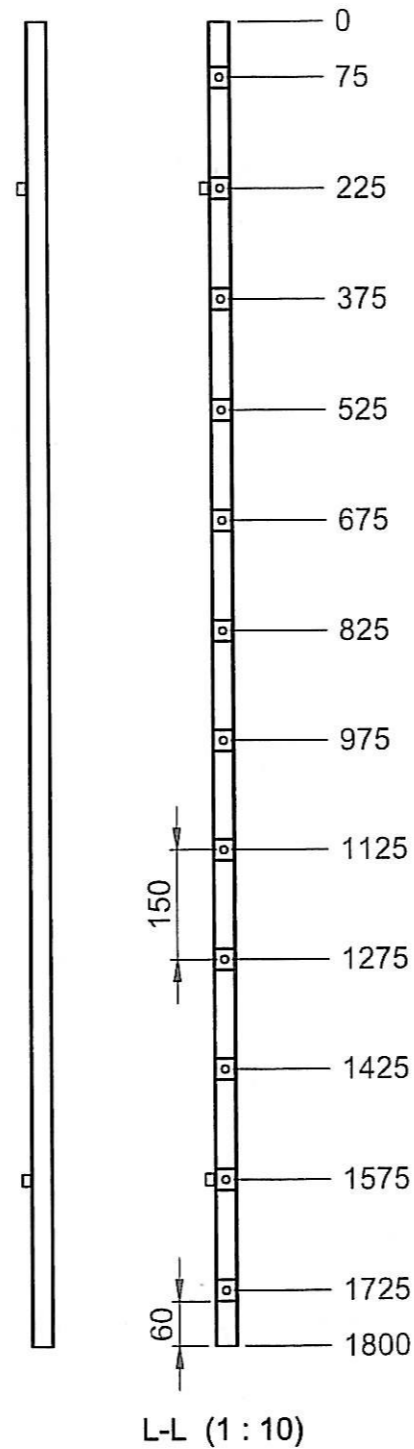

5.822 Biava Square Multirail 1800x450 Chrome

Eastbrook Road, Gloucester GL4 3DB
 Technical Helpline: 01452 317890
 email: technical@eastbrookco.com