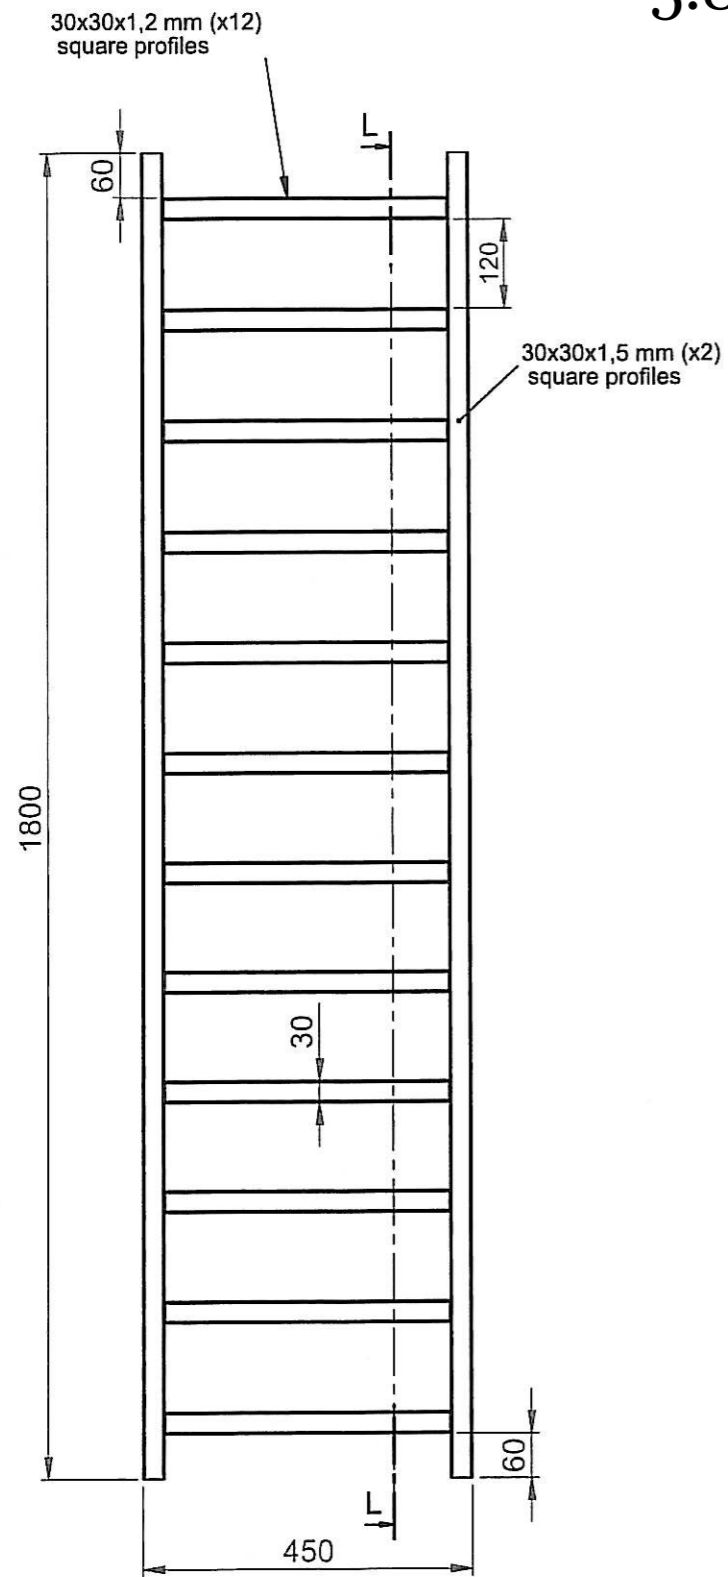

5.822 Biava Square Multirail 1800x450 Chrome

Eastbrook Road, Gloucester GL4 3DB
 Technical Helpline: 01452 317890
 email: technical@eastbrookco.com