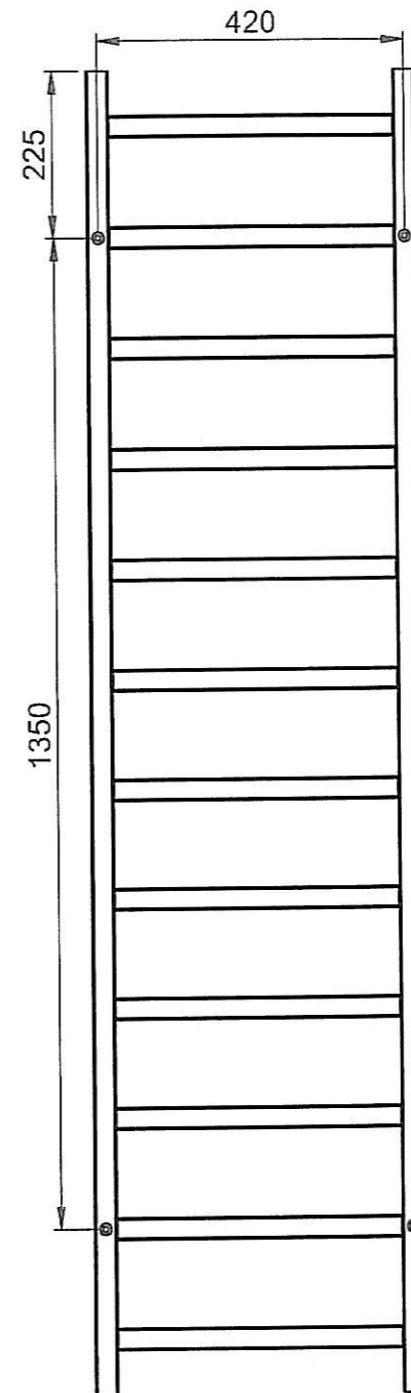

5.822 Biava Square Multirail 1800x450 Chrome

Eastbrook Road, Gloucester GL4 3DB
 Technical Helpline: 01452 317890
 email: technical@eastbrookco.com