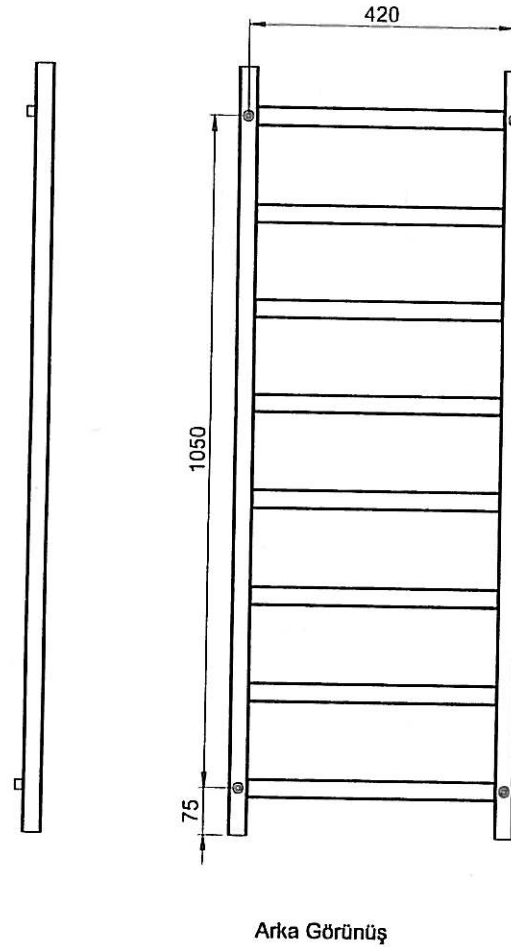

5.821 Biava Square Multirail 1200x450 Chrome

Eastbrook Road, Gloucester GL4 3DB
Technical Helpline: 01452 317890
email: technical@eastbrookco.com