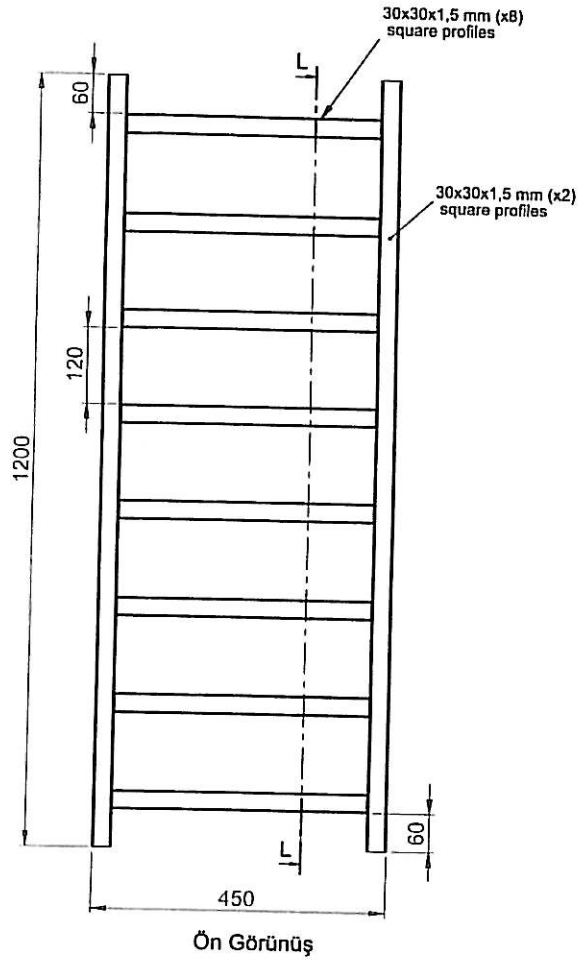

5.821 Biava Square Multirail 1200x450 Chrome

Eastbrook Road, Gloucester GL4 3DB
Technical Helpline: 01452 317890
email: technical@eastbrookco.com