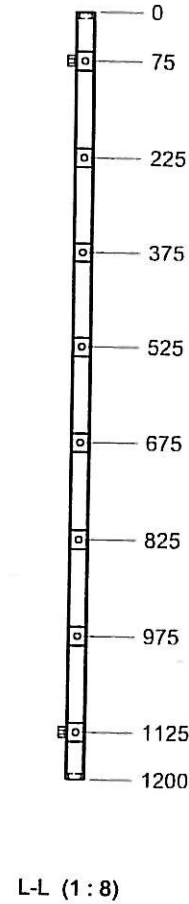

5.821 Biava Square Multirail 1200x450 Chrome

Eastbrook Road, Gloucester GL4 3DB
Technical Helpline: 01452 317890
email: technical@eastbrookco.com