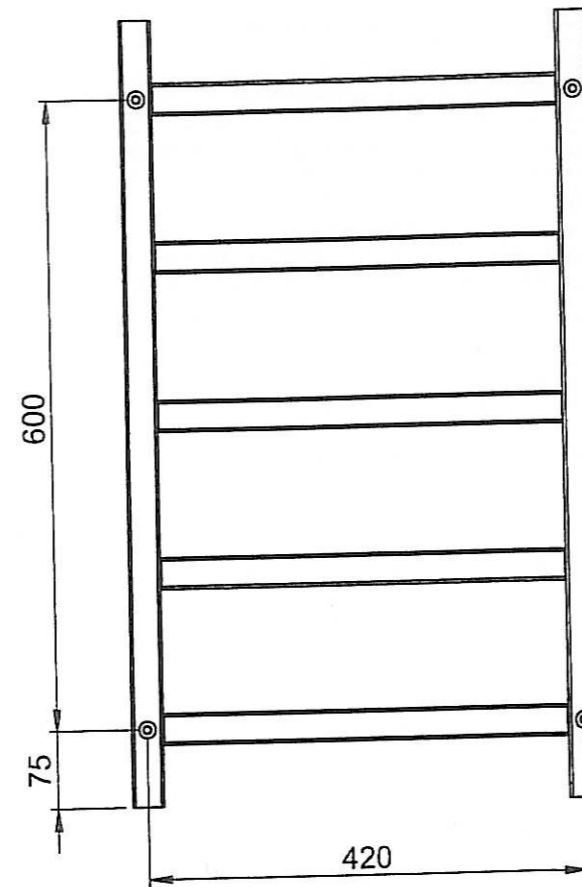

# 5.820 Biava Square Multirail 750x 450 Chrome

N-N (1 : 7)