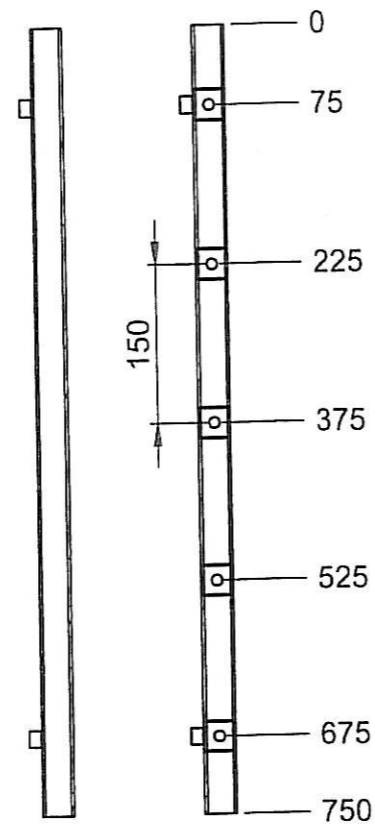

# 5.820 Biava Square Multirail 750x 450 Chrome

N-N (1 : 7)