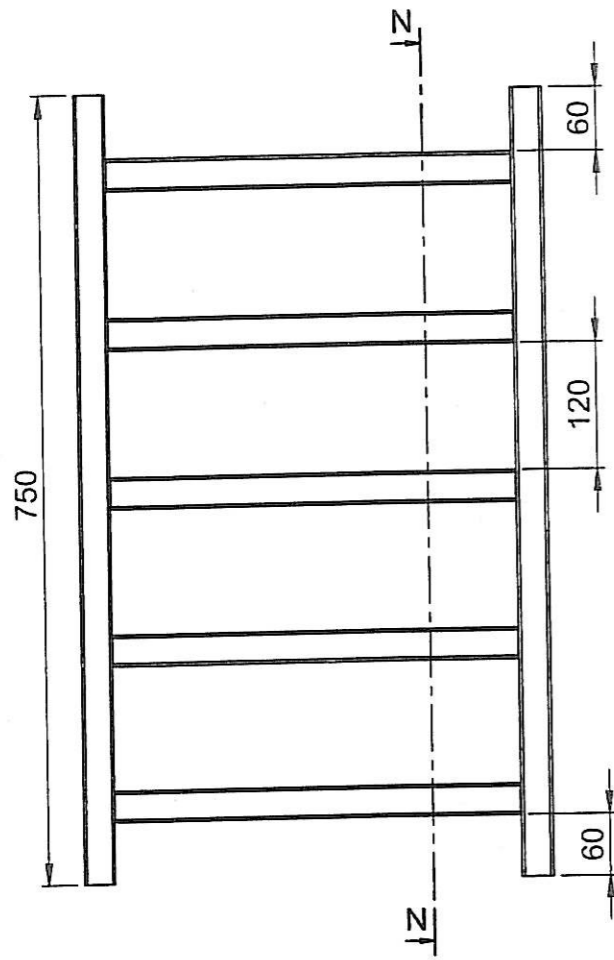

# 5.820 Biava Square Multirail 750x 450 Chrome

N-N (1 : 7)