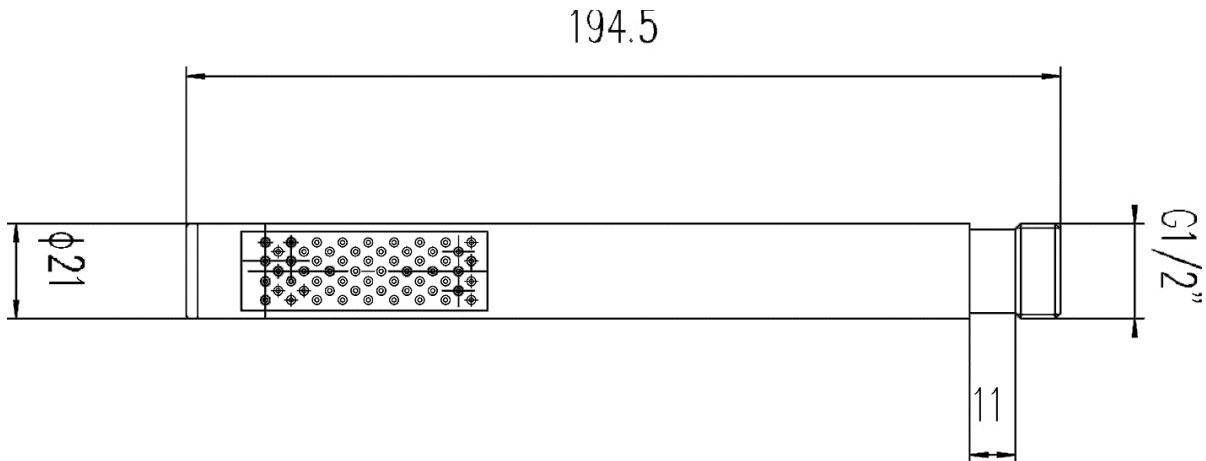

TECHNICAL DATASHEET

PENCIL HANDSET

Barcode	5055146112150
Product Code	PK330
Finishes	CHROME
Product Type	SHOWER ACCESSORIES
Requirement	Suitable for all plumbing systems

Guarantee & Aftercare

During installation extra care must be taken to avoid damaging the fittings. We provide a 10 year guarantee against faulty workmanship or materials (excluding serviceable parts), providing they have been installed, cared for and used in accordance with our instructions.

KEY TO PRODUCT PRESSURE REQUIREMENTS

LP - 0.1 bar min LP2 - 0.2 bar min MP - 0.5 bar min HP1 - 1 bar min HP2 - 2 bar min

U