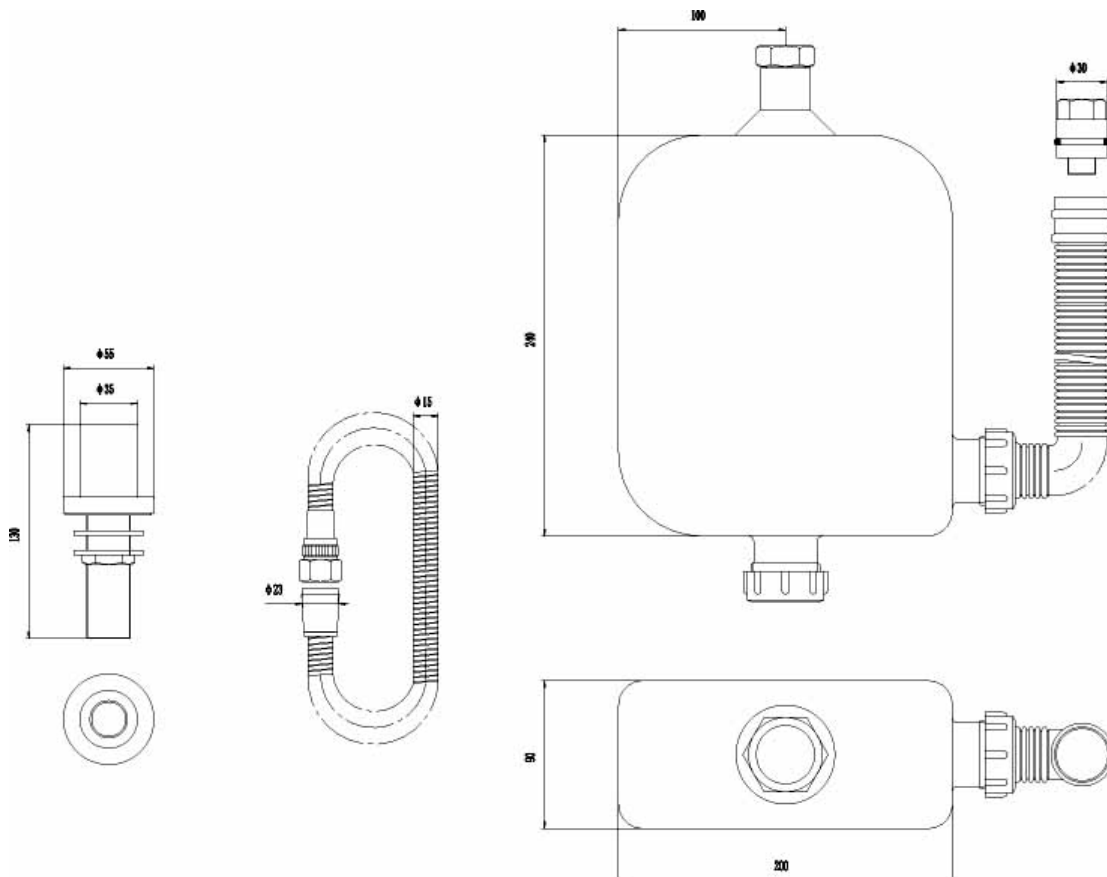

Guarantee & Aftercare

During installation extra care must be taken to avoid damaging the fittings. We provide a 10 year guarantee against faulty workmanship or materials (excluding serviceable parts), providing they have been installed, cared for and used in accordance with our instructions.