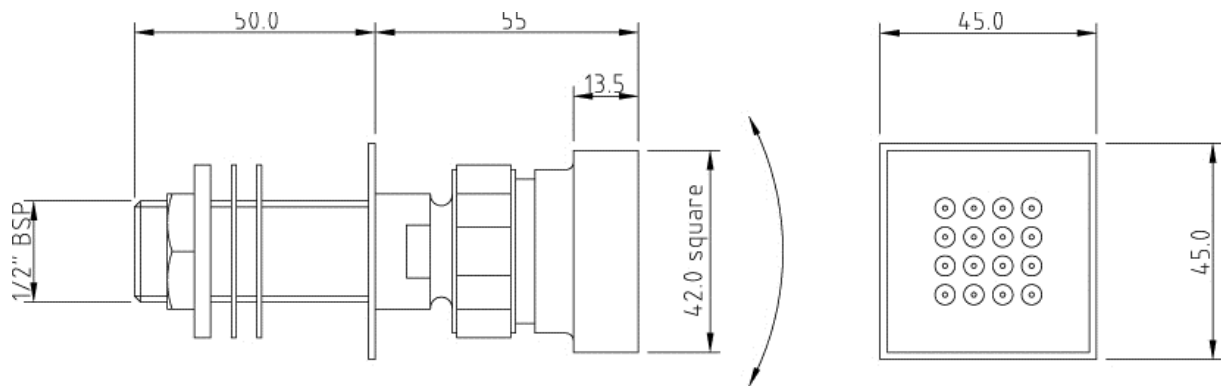

Guarantee & Aftercare

During installation extra care must be taken to avoid damaging the fittings. We provide a 10 year guarantee against faulty workmanship or materials (excluding serviceable parts), providing they have been installed, cared for and used in accordance with our instructions.