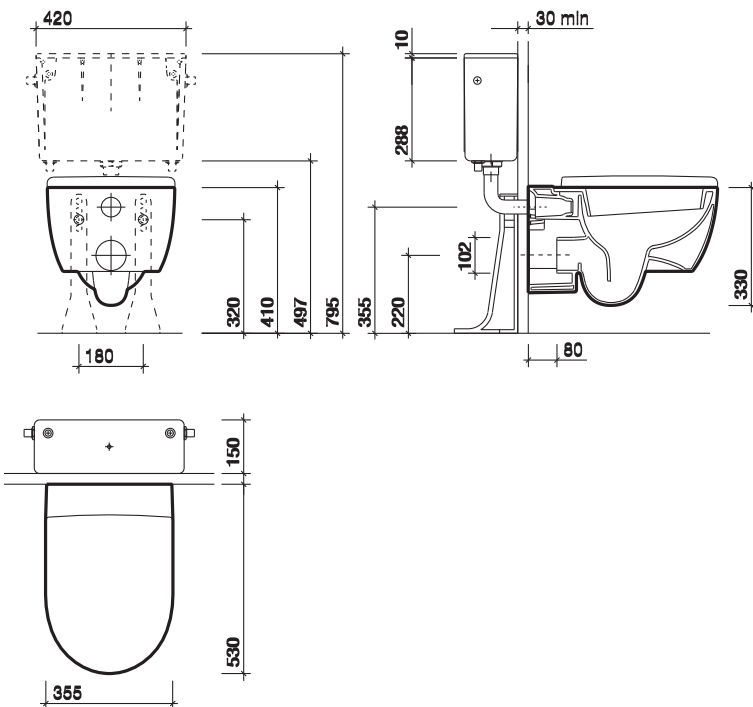

3D wall hung

designed by the internationally renowned code.2.design studio
pan 30mm higher than standard, for more comfortable rising
optional soft closing mechanism WC seat

3D wall hung washdown WC suite,
horizontal outlet

to specify/order:

Please use the eight character reference shown below.

wc pan

*Horizontal outlet **3D1738WH**

concealed cisterns

	Single Flush		Dual Flush	
	6	4	6/4	4/2.6
Push Button	✓		✓	
Lever	✓		✓	

Please refer to the Concealed Cisterns pages at the back of this section.

P trap outlet connector **WF1240WH**

S or turned P trap connector **WF1241WH**

applications

Commercial, Domestic, Education, Healthcare, Hotels and Leisure.

material

Vitreous china.

colours

White WH.

fixings

Supporting brackets screwed to floor for non load bearing walls, up to 100mm thick.

note

Fastfix wall frame please refer to page 4:5:10

All measurements shown are in millimetres. Drawing sizes are not to scale.