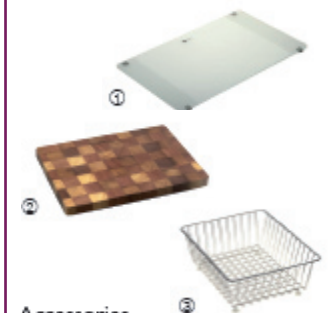

CARRON
PHOENIX

BALI 105

Modern design
Large single bowl and drainer
Basket Strainer Waste
Suitable for WDU

Knives and forks won't mark or score the surface

Carron Granite doesn't stain mark or fade

Even at 280°C the surface will not burn

Carron Granite sinks are now 30% smoother - even easier to keep clean

We guarantee every Carron Phoenix Granite sink for a lifetime

Dimensions

Available in

Related Accessories

Accessories

- ① Glass Chopping Board (2A1080)
- ② Butchers Block (2A1081)
- ③ Stainless Steel Basket (2A0462)

Material
Application
Drainer Format

Granite
Inset
Reversible

Dimensions
Bowl Size
Cabinet Size
Cut Out Size

970 x 500mm
460 x 390 x 190mm
600mm
950 x 480mm

Waste
Overflow
Suitable for WDU

1 x basket strainer waste
1 x round overflow
Yes