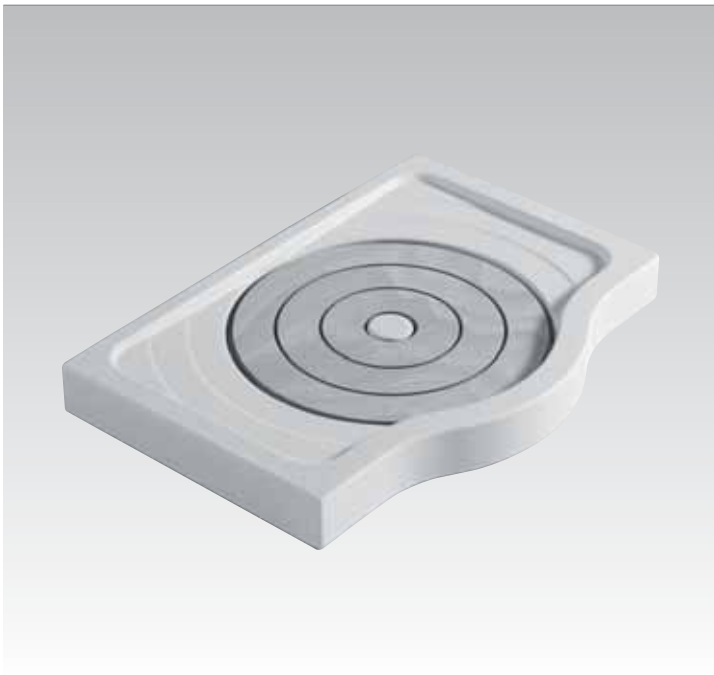

T1080
110x67cm
Shower tray, center, 43kg, with footboard