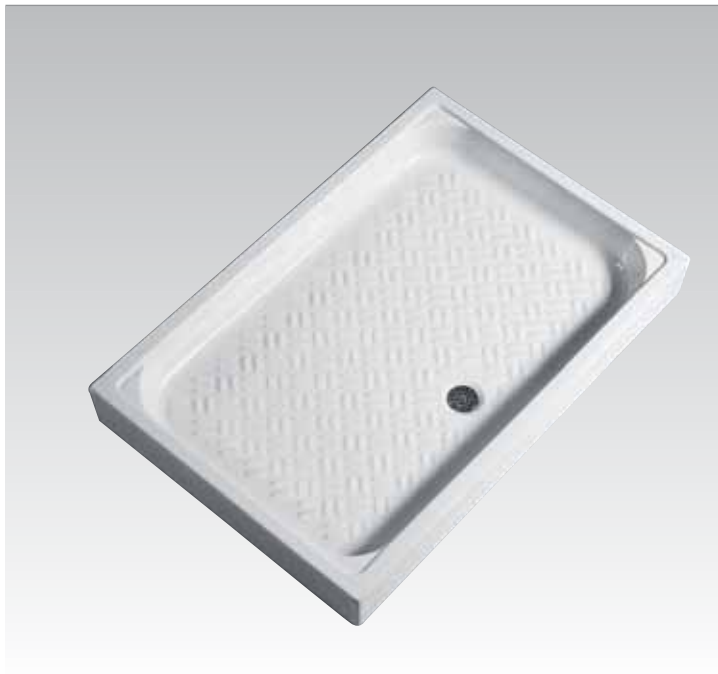

T8860AA
Syphoned strainer diam 90mm

T1005
90x75cm
Rectangular shower tray, 40kg

T1025
100x75cm
Exagora rectangular shower tray, 47kg,
syphoned strainer diam 60mm

T1026
100x75cm
Exagora rectangular shower tray, 47kg,
syphoned strainer diam 90mm