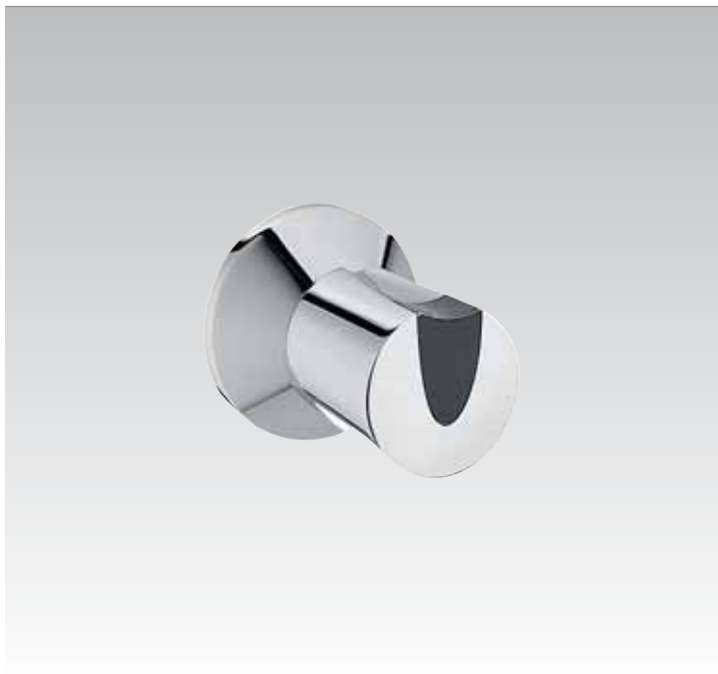

Tonic A5079
Built-in valve Kit 2 suitable for all pre-installation Kit 1 versions:
A2356NU, A2355NU, A2359NU

Tonic A2356NU
Built-in valve with ceramic disc upper part 1/2" - Kit 1

Tonic A2359NU
Built-in valve with rubber part 3/4" - Kit 1