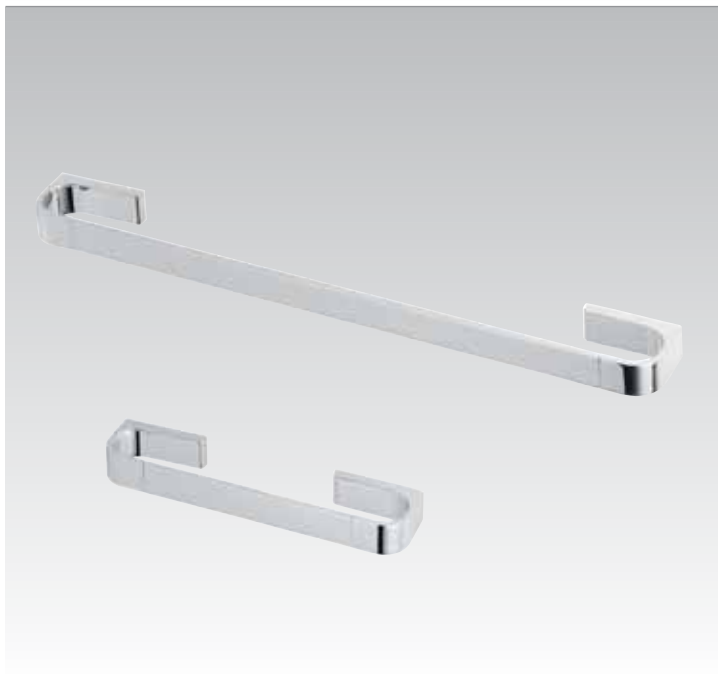

Moments N1153AA
75x70cm
Mirror with light and shelf

Moments N1155AA
65x70cm
Mirror with light and shelf

Moments N1140
Towel holder 80cm

Moments N1141
Towel holder 60cm

Moments N1142
Towel holder 30cm

Moments N1143
Towel ring 18cm