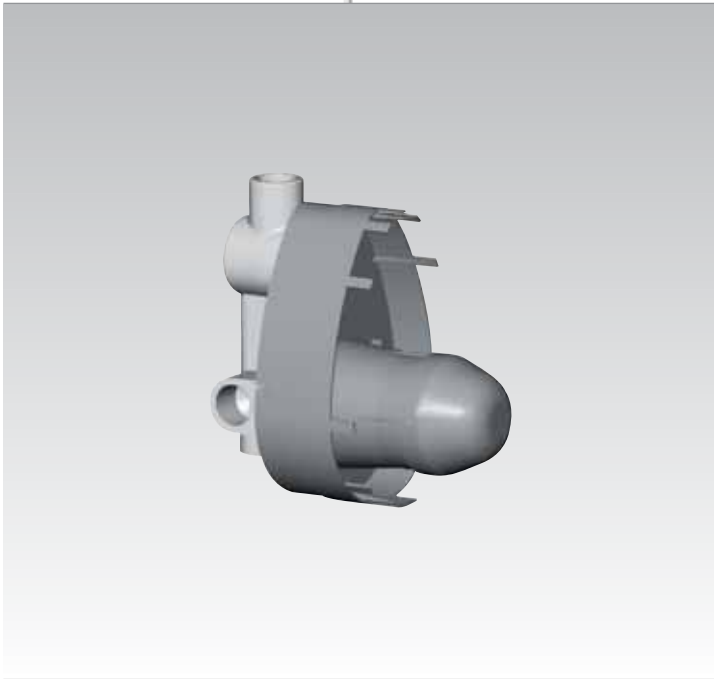

Venice A2363NU

Built-in bath & shower mixer - Kit 1