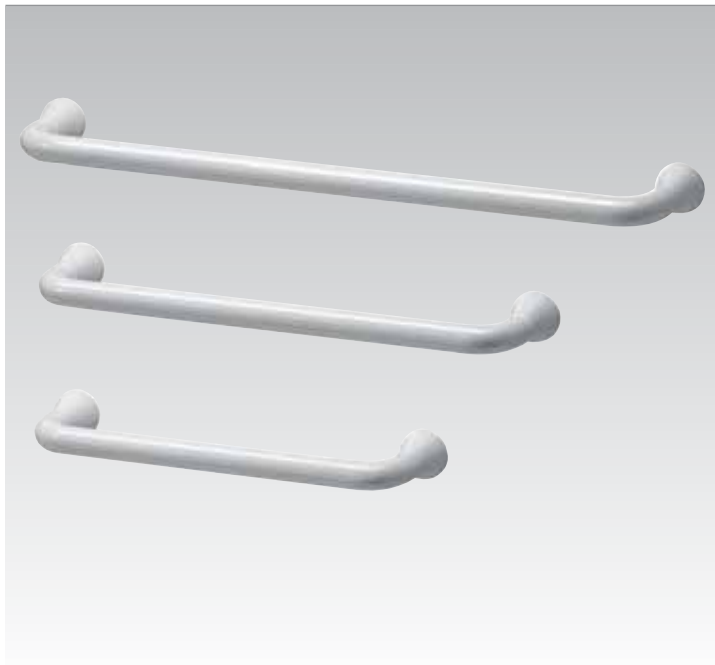

Newson T017800

65x12cm
Shelf with glass

Newson T017900

32,5x12cm
Shelf

Newson T018100

60x11cm
Towel rail

Newson T017300

43x11cm
Towel rail