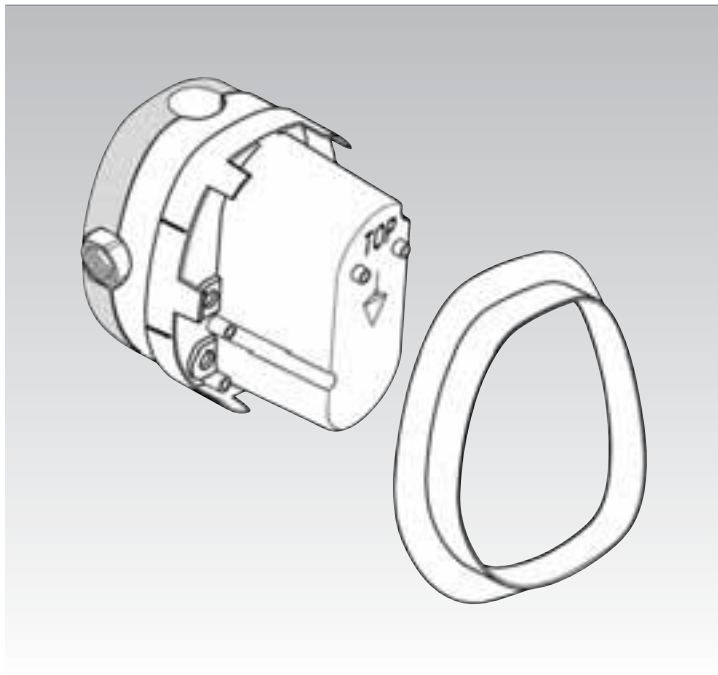

Tonic A2353NU
Built-in thermostatic mixer with volume control 1/2" -
Kit 1 for pre-installation

Tonic A2354NU
Built-in central thermostat 1/2" - Kit 1 for pre-installation

Tonic A2659NU
Built-in central thermostat 3/4" - Kit 1 for pre-installation