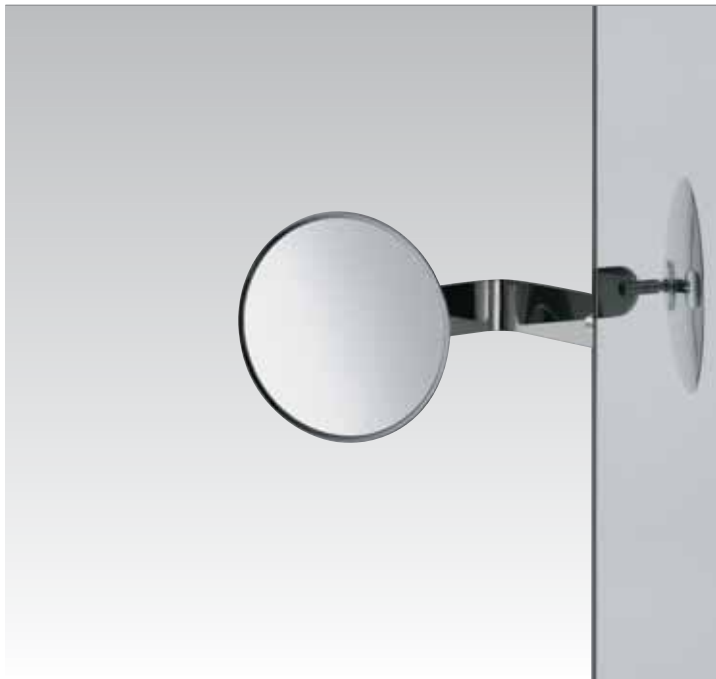

Sadler N1078MY
Lotion dispenser polish stainless steel

Sadler N1076MY
Polish stainless steel tumbler holder

Sadler N1077AA
26x19,7x21cm
Magnifying mirror

Sadler N1079AA
30x11cm
Towel bar, chrome

Sadler N1080AA
45x11cm
Towel bar, chrome