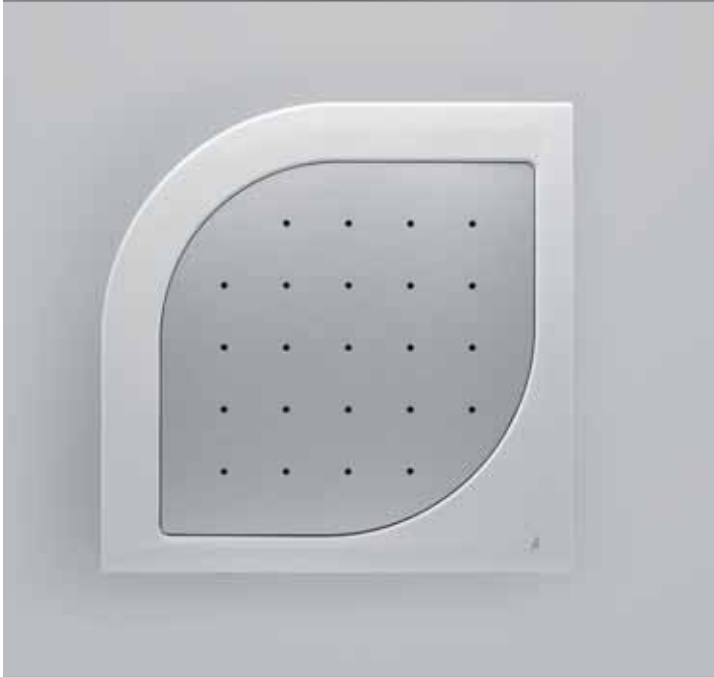

Small T3113
Close coupled WC suite,
horizontal outlet with soft closing seat

Small T4019
Close coupled cistern with dual push button flush mechanism

Space E7172
Floor standing bowl washdown with horizontal outlet

Space E7204
Corner cistern 4/6lt for model E7172 - dual flush push button

Space E7202
Corner cistern 4/6lt for model E7172 - right hand lever

Small T5074
Floor standing bidet bowl, central tap hole punched
for over rim supply

Small T5075
Wall mounted bidet bowl, central tap hole punched
for over rim supply

Small T1051
90x90cm
Corner shower tray with laminated standing base

Shower enclosure suitable for corner shower tray. Two side panels
and one curved front door 6mm clear crystal tempered glass.
Aluminium profiles and Silver Brill finishing
Height: 190cm