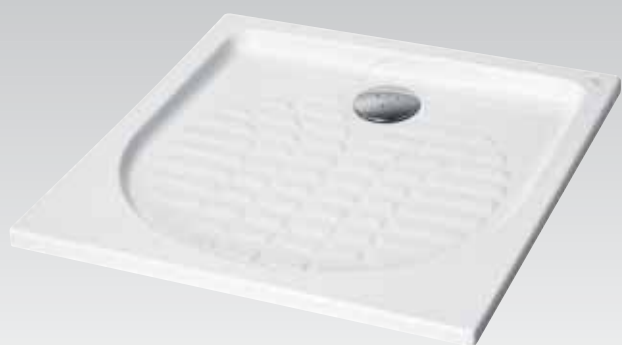

R358401
80x80cm
Maracana shower tray, inset, 34kg,
syphoned strainer diam 90mm

R358501
80x80cm
Maracana shower tray, 44kg,
syphoned strainer diam 90mm