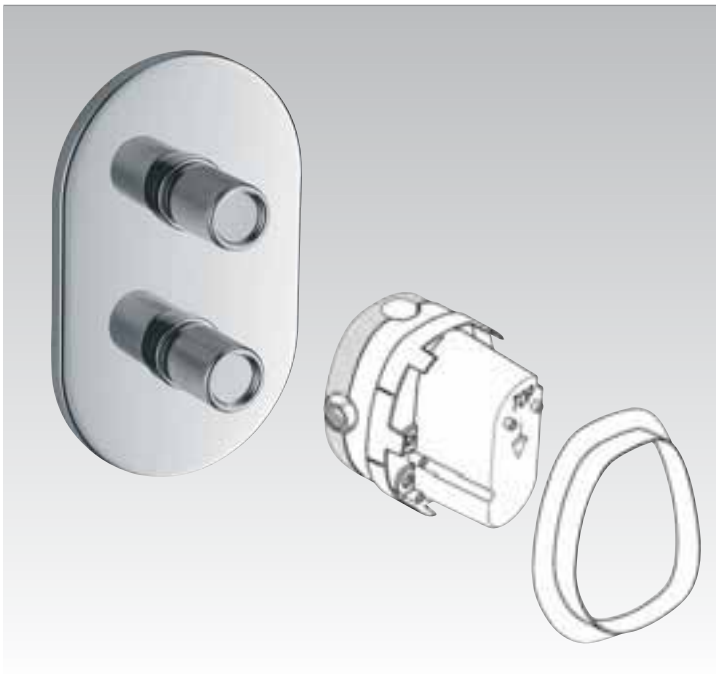

Newsom
Built-in universal thermostatic mixer 1/2" with volume control

Newsom A5195AA
Kit for completion

Newsom A2353NU
Kit 1 (pre-installation kit) suitable for all finishes

Newsom A2354NU
Kit 1 (pre-installation kit) 1/2"

Newsom A2659NU
Kit 1 (pre-installation kit) 3/4"