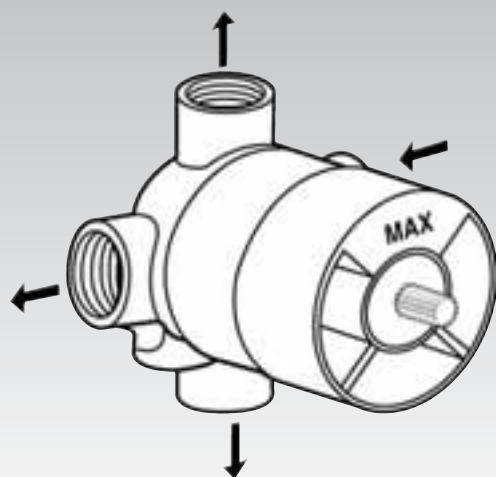

Venice A2391NU
Built-in diverter - 4 way(1 inlet, 3 outlets) - Kit 1

Venice A2393NU
Built-in diverter - 3 way(1 inlet, 2 outlets) - Kit 1