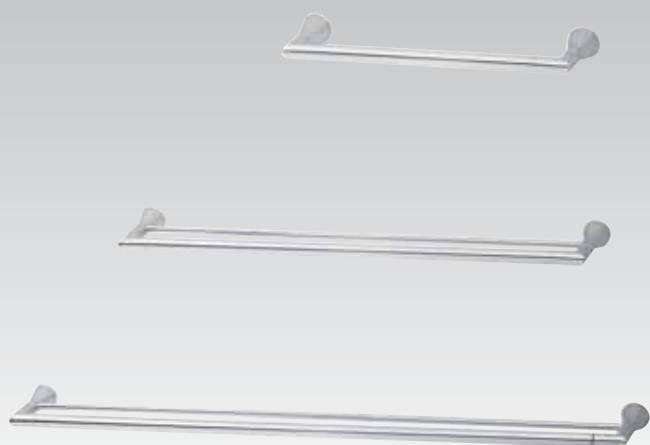

Venice A4929AA
Towel rail 36cm

Venice A4930AA
Towel rail 60cm

Venice A4931AA
Towel rail 80cm

Venice A4932AA
Double towel holder 49cm

Venice A4946AA
Double towel holder 35cm

Venice A4921AA
Single robe hook

Venice A4922AA
Glass shelf 55x12,5cm