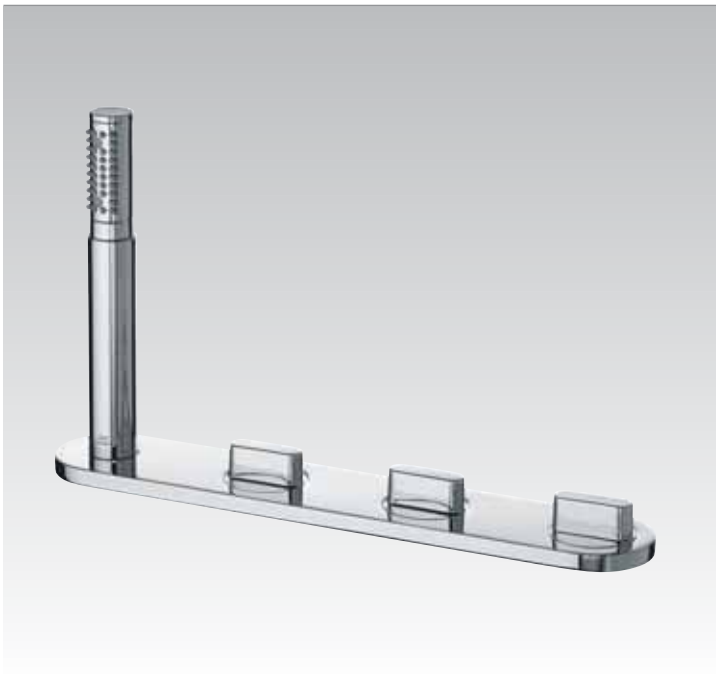

Moments A3920
Moments dual control, deck mount 4 tap hole bath & shower mixer complete with diverter and shower kit. No spout