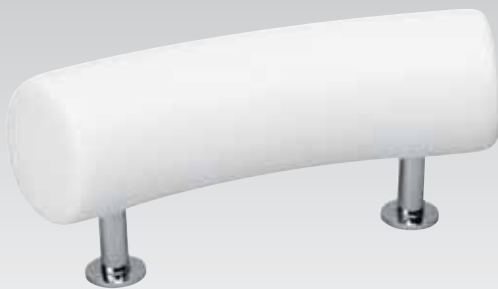

San Remo R6099AC

Head rest in white