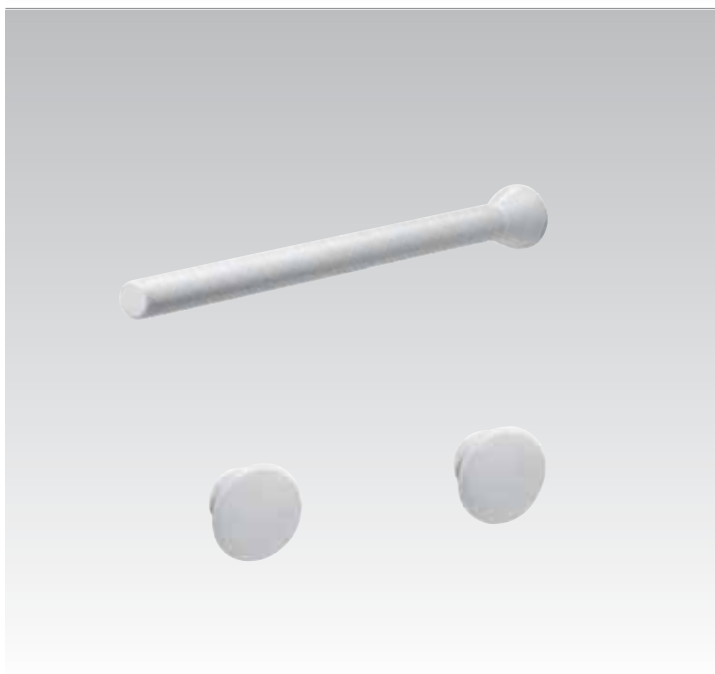

Newson T017800

65x12cm
Shelf with glass

Newson T017900

32,5x12cm
Shelf

Newson T018100

60x11cm
Towel rail

Newson T017300

43x11cm
Towel rail

Newson T018200

32,5x11cm
Towel rail

Newson T018000

39cm
Towel holder

Newson T017400

50x22mm
Robe/towel hook

Newsom T017600
12x10cm
Soap holder for wash basin

Newsom T017500
12x10cm
Soap holder, wall mounted