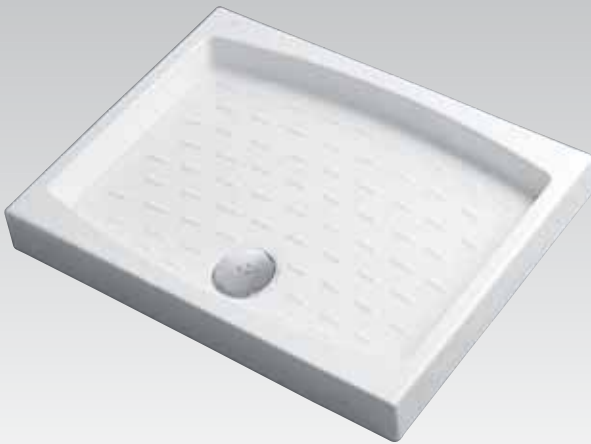

T1006
90x70cm
Rectangular shower tray, 42kg

T8860AA
Syphoned strainer diam 90mm