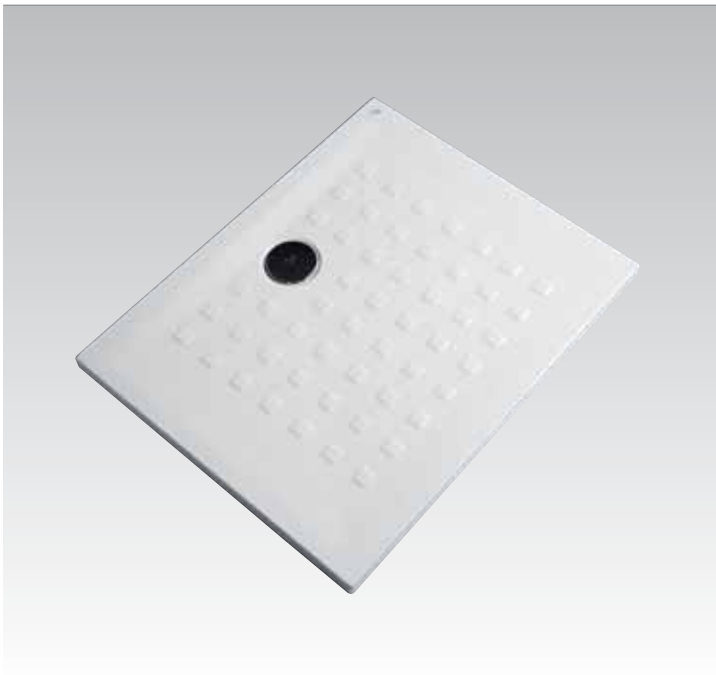

P3205
100x80cm
Matura rectangular shower tray, 38kg

T8860AA
Syphoned strainer diam 90mm