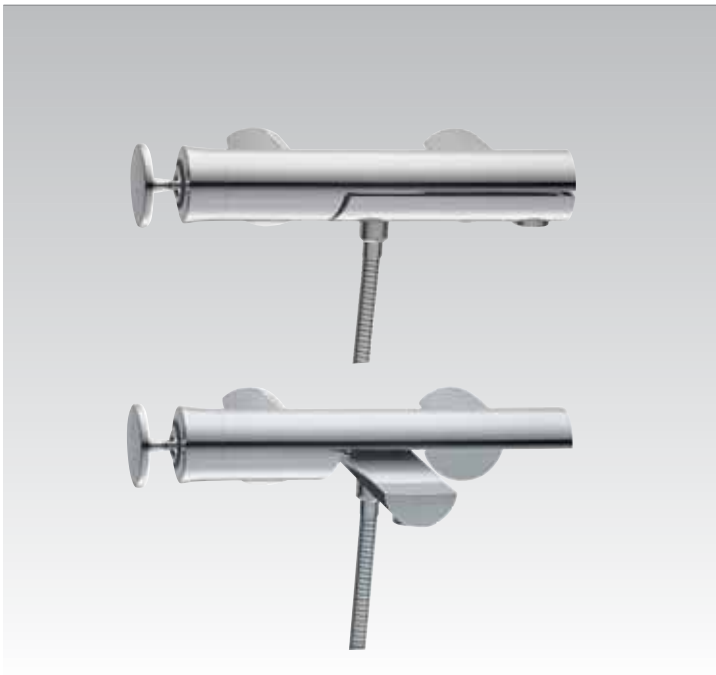

Venice A5357AA
Exposed bath & shower mixer