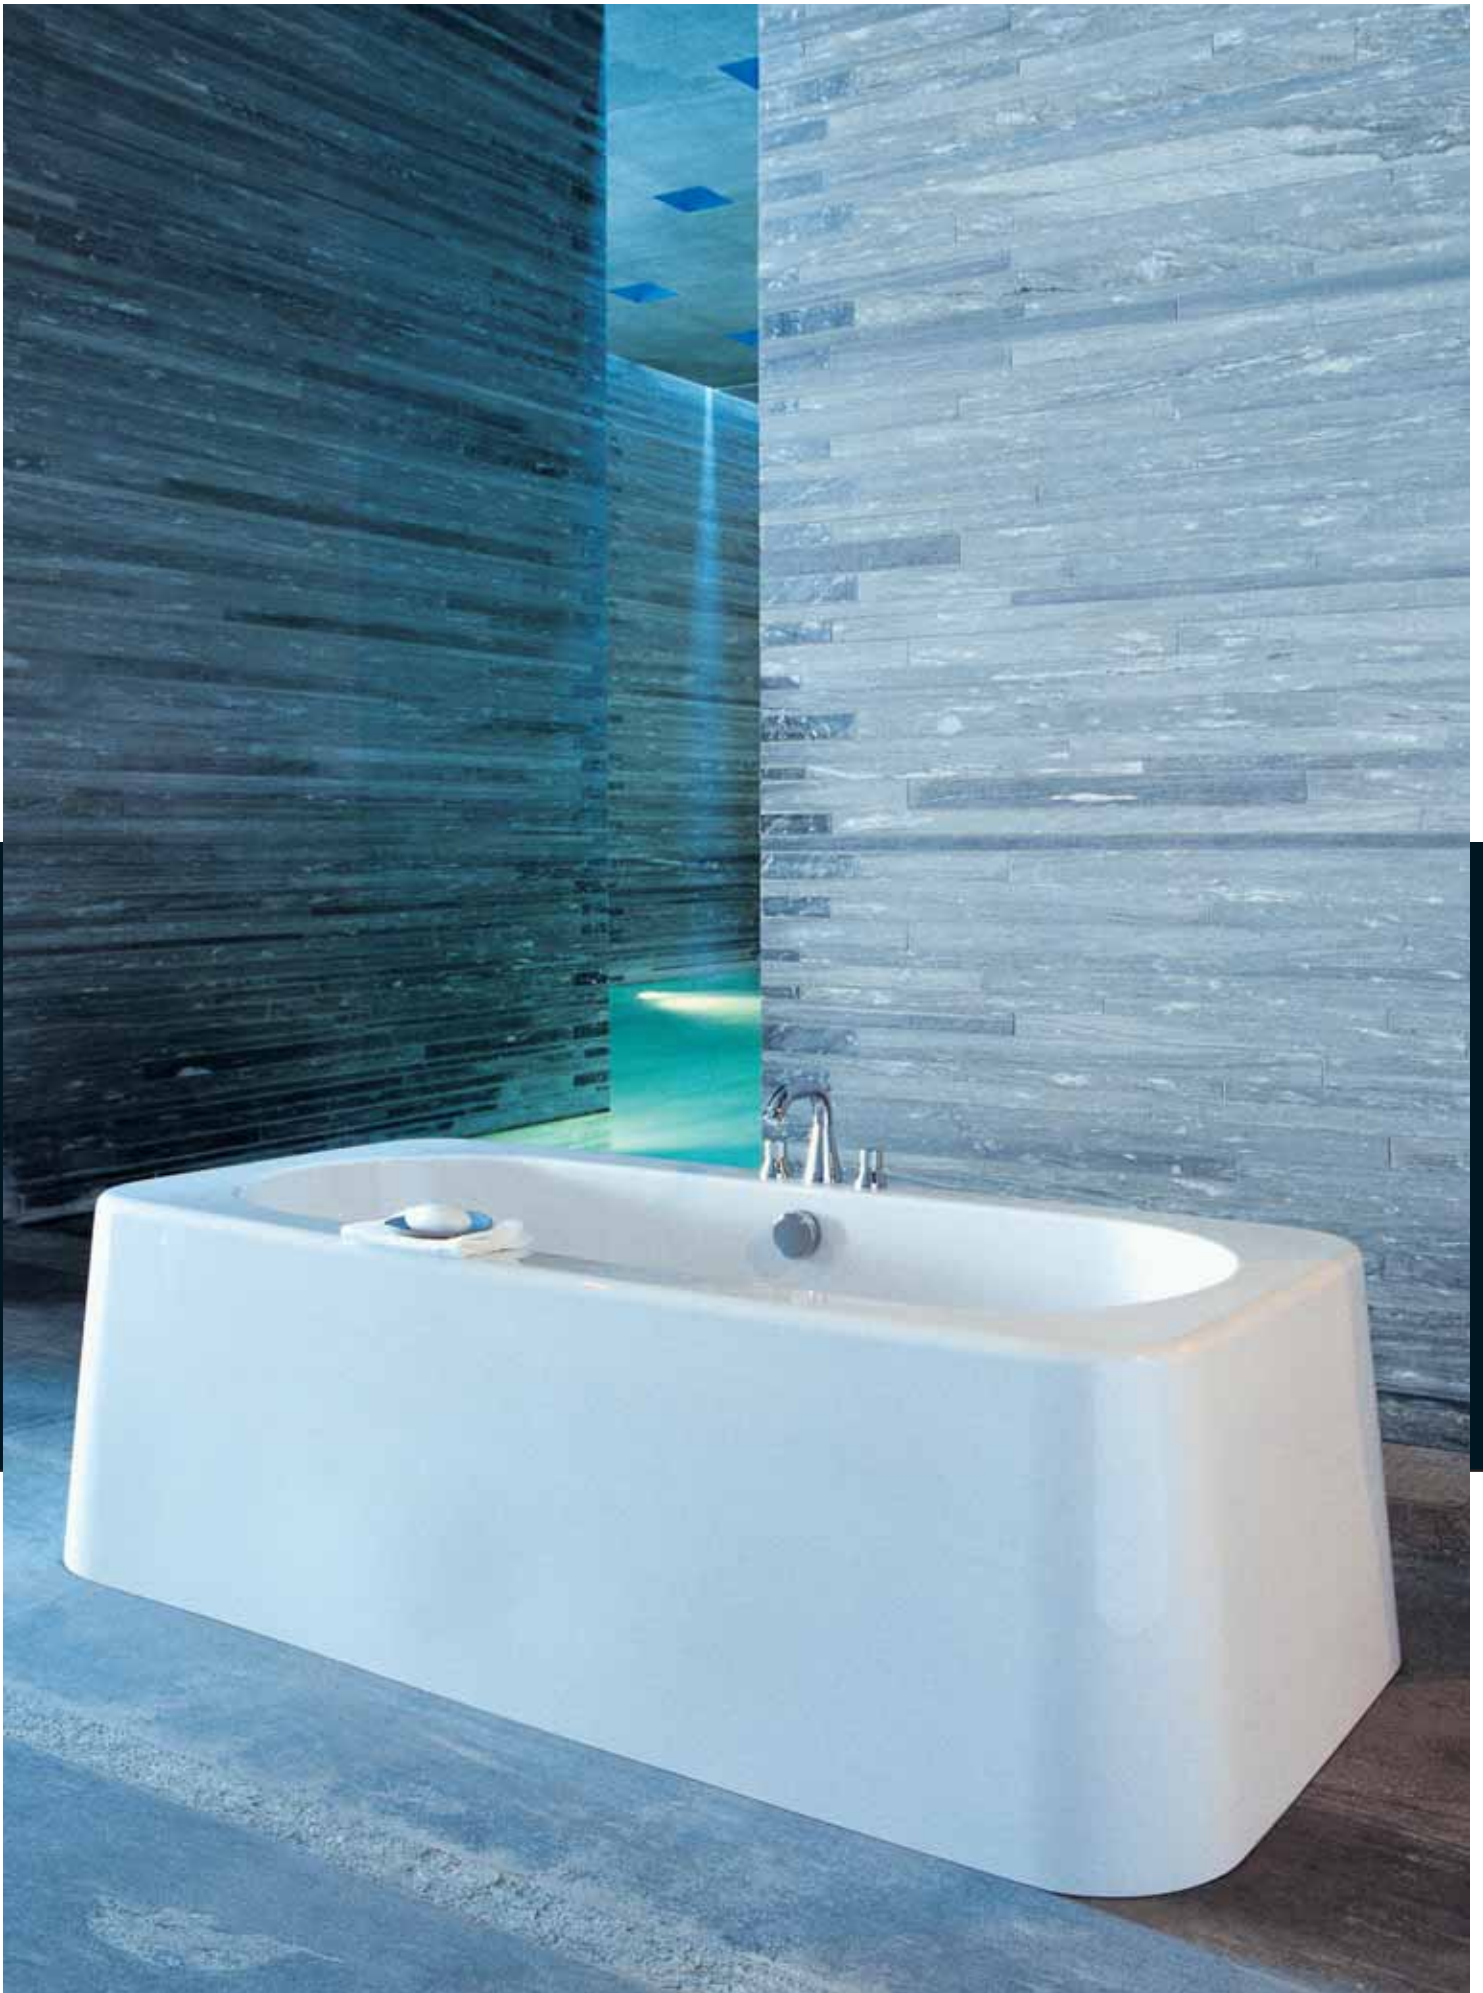

Marc Newson
Free standing island bathtub.

100 Ideal Standard