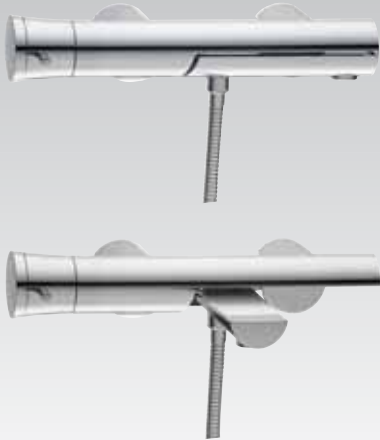

Venice A5370AA
Exposed thermostatic bath & shower mixer