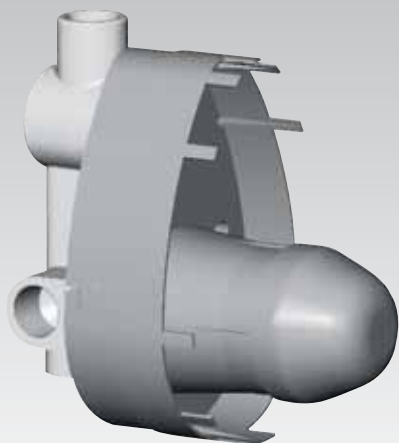

Tonic A2650NU
Kit 1 for pre-installation for A5075 & A5077