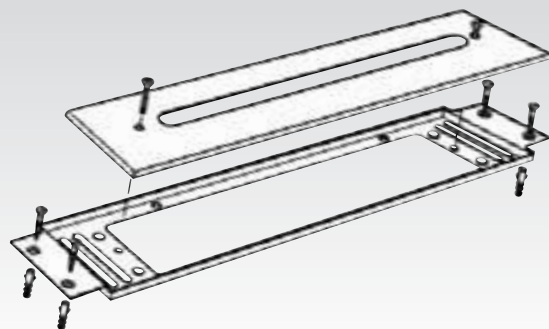

Tonic A5080
Multiset trio with escutcheon kit, tub filler, turn knob and plunger suitable for Multiplex Trio A3018NU

Tonic A1009NU
Installation platform