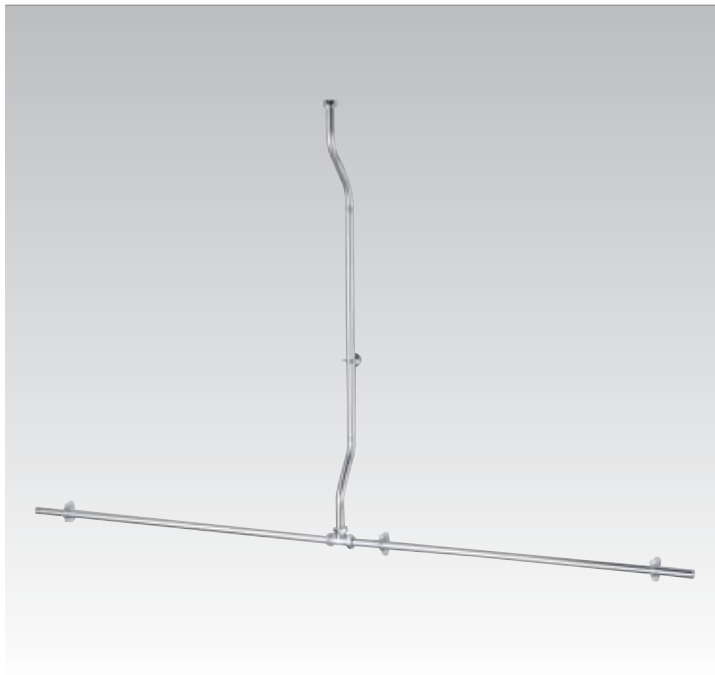

Flushpipe S6226NU
Sanura single flushpipe, concealed

Flushpipe S6227NU
Sanura, range of 2 flushpipes,
concealed

Flushpipe S6228NU
Sanura, range of 3 flushpipes,
concealed

Flushpipe S6229NU
Sanura, range of 4 flushpipes,
concealed

Flushpipe S6230NU
Sanura, range of 5 flushpipes,
concealed