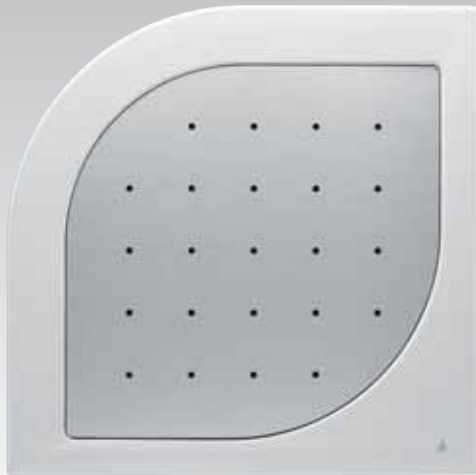

Small+ T1051
90x90cm
Corner shower tray with laminated standing base