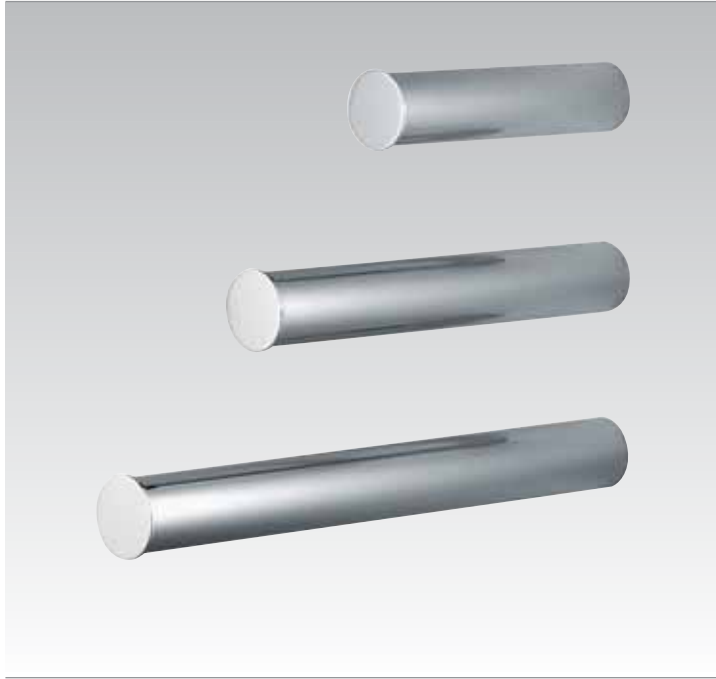

Sadler N1081AA
60x11cm
Towel bar, chrome

Sadler N1084AA
20x5cm
Single towel bar, chrome

Sadler N1085AA
30x5cm
Single towel bar, chrome

Sadler N1086AA
40x5cm
Single towel bar, chrome

Sadler N1087AA
71x17cm
Bidet towel bar & soap holder