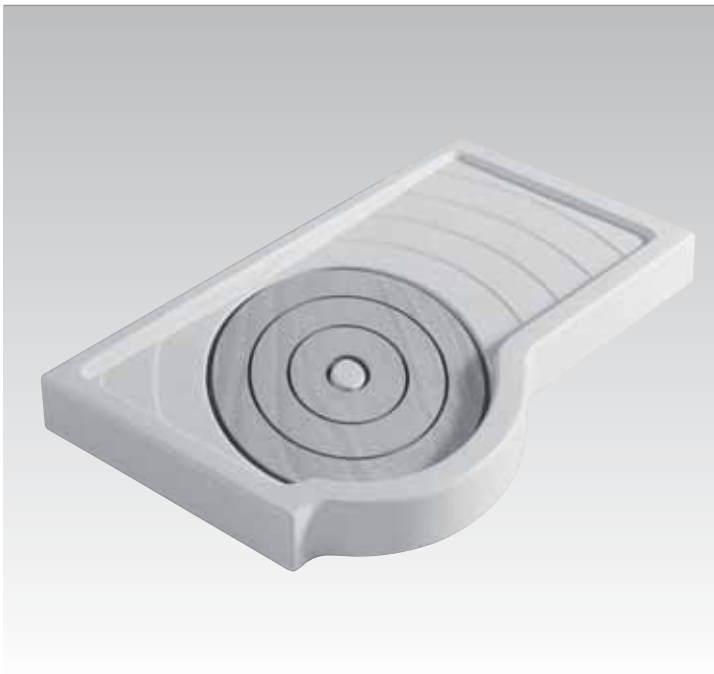

T1081
130x68cm
Shower tray, right, 43kg, with footboard

T1082
130x68cm
Shower tray, left, 43kg, with footboard