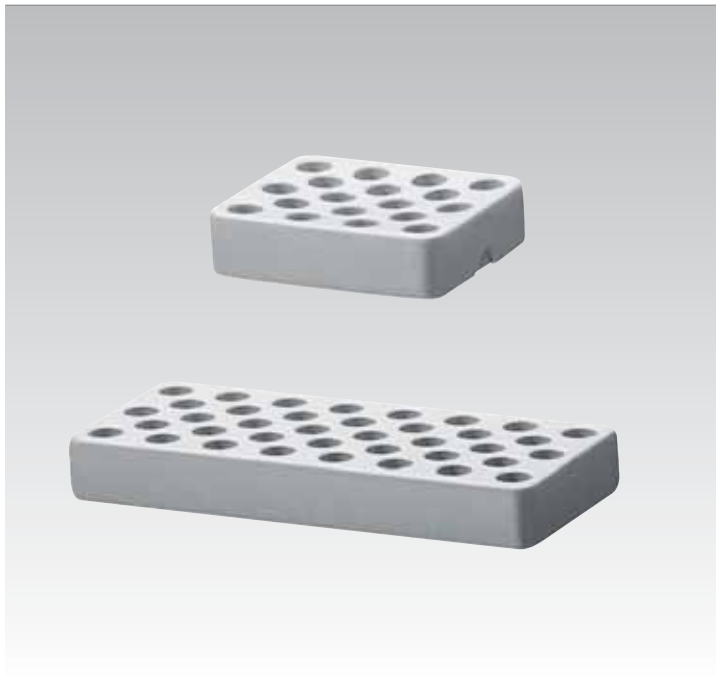

Newson T018200

32,5x11cm
Towel rail

Newson T018000

39cm
Towel holder

Newson T017400

50x22mm
Robe/towel hook

Newsom T017600
12x10cm
Soap holder for wash basin

Newsom T017500
12x10cm
Soap holder, wall mounted