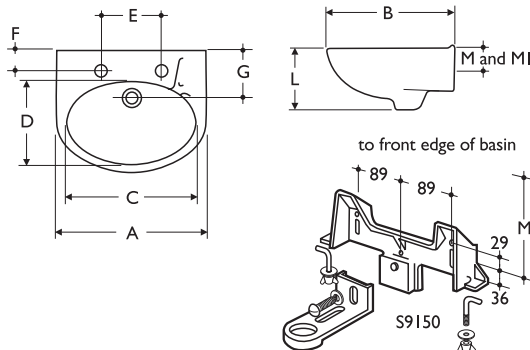

Weight

50cm washbasin 11.5kg
 40cm washbasin 9.0kg

Colours

Available in White (01) only

Standards

Vitreous china to BS 3402

Options

S2203 40cm washbasin
S9160 concealed hangers with fixing clamps

A	B	C	D	E	F	G	L	M	MI
400	365	330	220	100	70	170	190	80	50
500	420	445	280	200	76	170	200	100	70
600	480	530	330	200	76	170	230	100	70

S9160 brackets are suitable for 400 and 500mm basins only