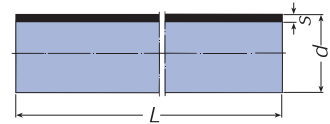

Product Selector

The following pages provide you with full details of the SiTech Silent Soil range, including dimensional data.

For the latest price information, please refer to our Trade Price List.

Where applicable, Sealing Rings are supplied fitted to each component and are included in the price.

Pipe – Plain Ended

Material – PP with Astolan®

Part No	Nom Dia (mm)	Dimensions (mm)			Colour
		d	s	L	
3003325	110	110	5.3	3000	Grey
3003331	160	160	5.3	3000	Grey

Pipe – Single Socketed

Material – PP with Astolan®

Part No	Nom Dia (mm)	Dimensions (mm)					Colour
		d	d ₁	s	t ₁	L	
3012211	110	110	132	5.3	61	3000	Grey
3003361	110	110	132	5.3	61	150	Grey
3003365	160	160	181	5.3	66	150	Grey
3003362	110	110	132	5.3	61	2000	Grey