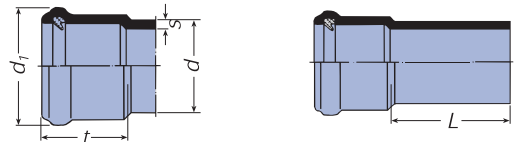

Pipe – Plain Ended

Material – PP with Astolan®

Part No	Nom Dia (mm)	Dimensions (mm)			Colour
		d	s	L	
3003325	110	110	5.3	3000	Grey
3003331	160	160	5.3	3000	Grey

Pipe – Single Socketed

Material – PP with Astolan®

Part No	Nom Dia (mm)	Dimensions (mm)					Colour
		d	d ₁	s	t ₁	L	
3012211	110	110	132	5.3	61	3000	Grey
3003361	110	110	132	5.3	61	150	Grey
3003365	160	160	181	5.3	66	150	Grey
3003362	110	110	132	5.3	61	2000	Grey