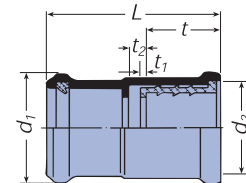

Part No	Nom Dia (mm)	Dimensions (mm)					Colour	
		d₁	d₂	t	t₁	t₂		L
3003336	110	132	116	48	6	16	124	Grey
3003339	160	181	166	63	6	16	144	Grey