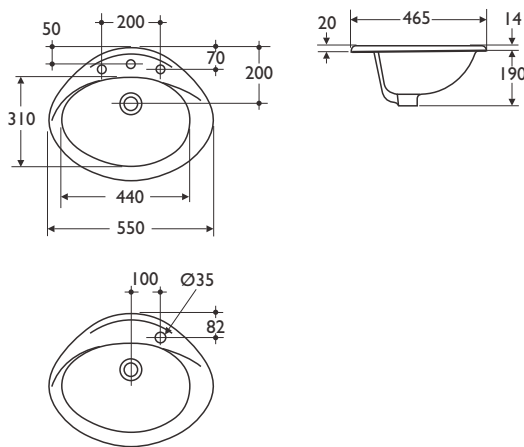

healthcare countertop orbit washbasin

Self rimming countertop general medium washbasin. Allows handwashing for minor medical and nursing procedures, right hand taphole version with thermostatic mixer for handrinse.

healthcare

general healthcare

General purpose medium basin

2 tapholes or single taphole option

Hygienic - no overflow and no chainhole

Illustrated

S2549 57cm with 2 tapholes, no chainstay hole, no overflow

A4803AA Markwik 21 integral thermostat, pillar mixer, single lever sequential, single flow horizontal nozzle, 2 x 1/2in inlets at 200mm centres

S8720 1 1/2in strainer waste with unslotted tail

S8920 1 1/2in white plastic resealing bottle trap with 75mm seal

Material

Fine Fireclay

Weight

12.0kg

Colours

Available in White (01) only

Options

S2559 Orbit 57cm basin right hand taphole, no chainstay hole, no overflow.

S7449AA Nuastyle thermostatic lever action basin mixer pillar tap, inlets with connectors for 15mm copper tube

S8720 1 1/2in strainer waste with unslotted tail