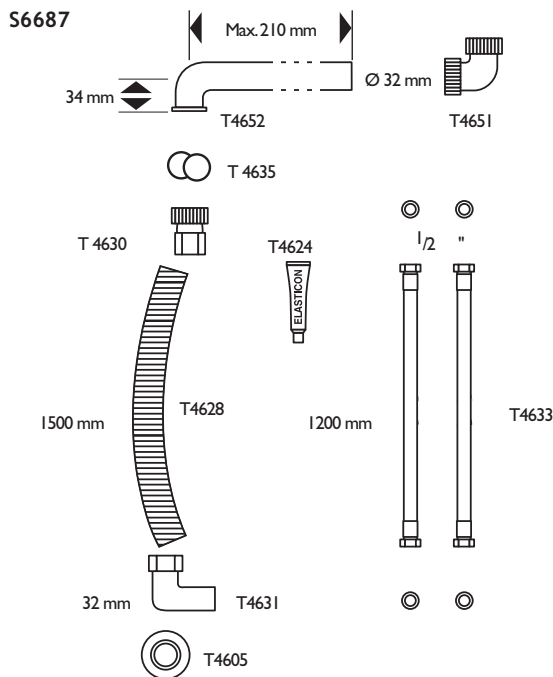

special care
flexible connections

Multi System flexible inlet feed and waste systems are an essential part of installing Multi System height adjustable washbasins using electric, gas or manually operated mounting brackets.

- Flexible feed and waste systems
- For height adjustable washbasins
- Two length combinations

special care
multi system

Illustrated

S6686 Multi System flexible 70cm feed and 70cm waste system for vertical adjustment only
S6687 Multi System flexible 120cm feed and 150cm waste system for sideways adjustment