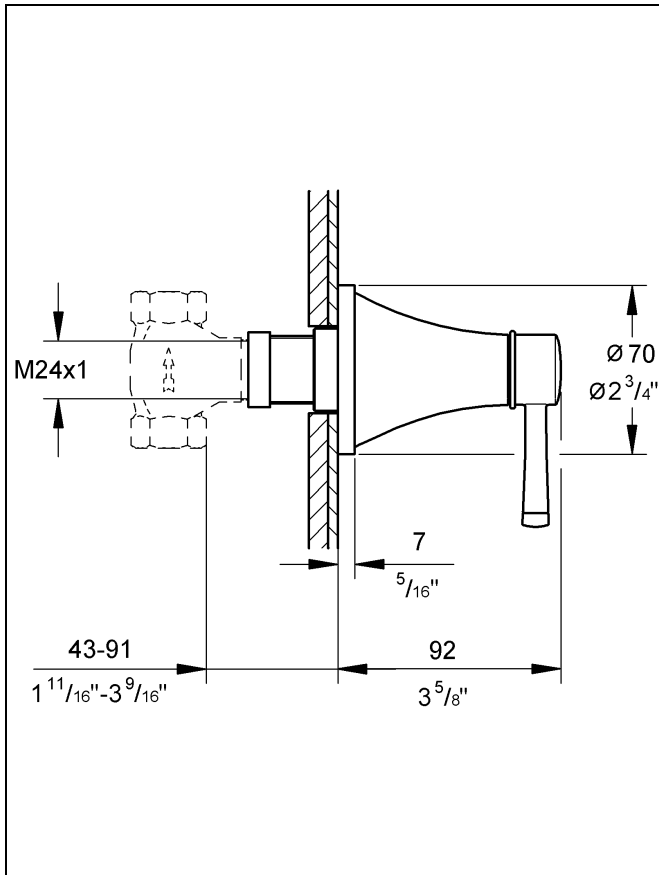

19 944

Grandera

Grandera

Design + Engineering GROHE Germany

99.0060.031/ÄM 228460/05.13

GROHE

ENJOY WATER®

29 032