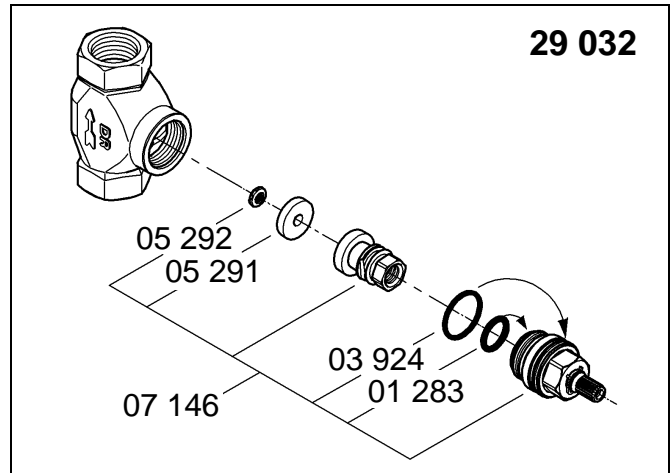

19 944

Grandera

Grandera

Design + Engineering GROHE Germany

99.0060.031/ÄM 228460/05.13

GROHE

ENJOY WATER®

29 032