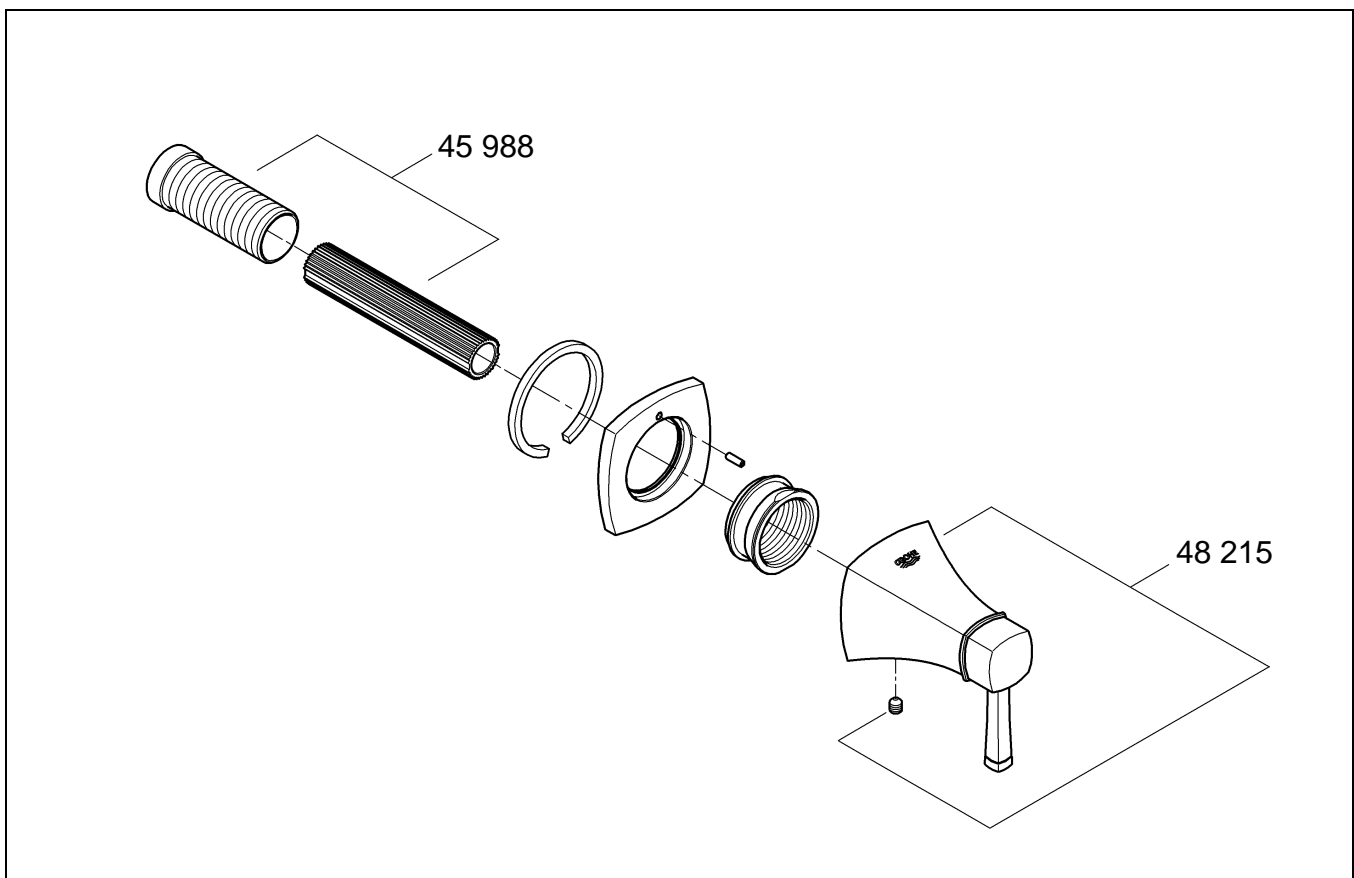

Bitte diese Anleitung an den Benutzer der Armatur weitergeben!
Please pass these instructions on to the end user of the fitting.
S.v.p remettre cette instruction à l'utilisateur de la robinetterie!