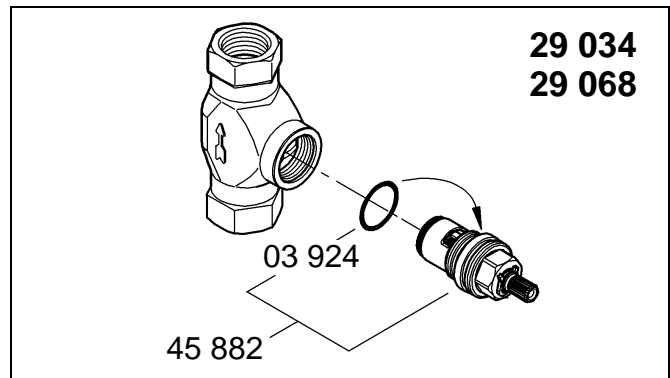

19 944

Grandera

Grandera

Design + Engineering GROHE Germany

99.0060.031/ÄM 228460/05.13

GROHE

ENJOY WATER®

29 032