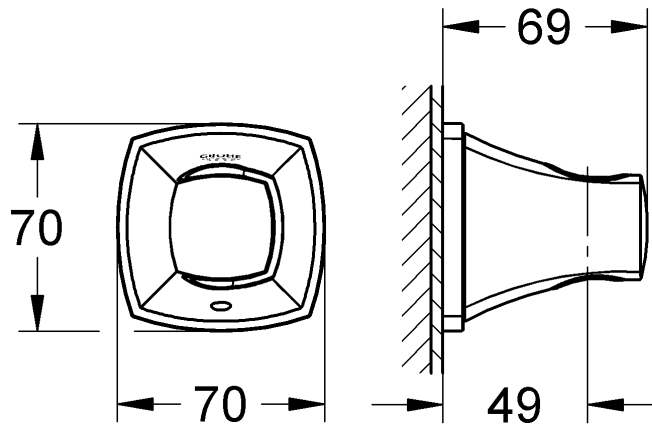

ENJOY WATER®

27 969

ENJOY WATER®

27 970

27 971

Design + Engineering GROHE Germany