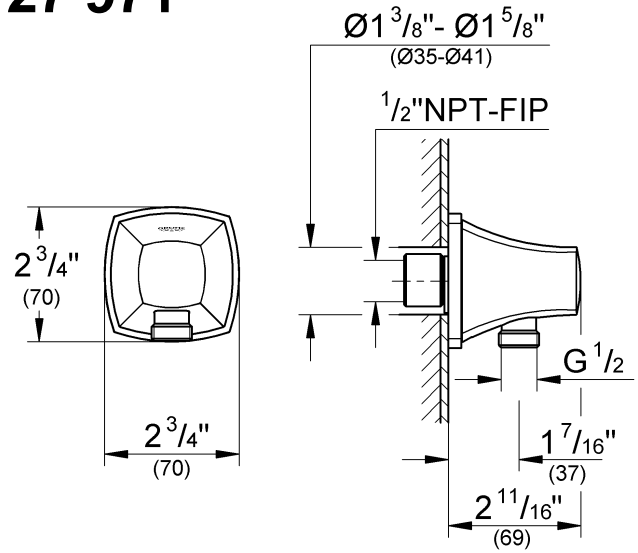

ENJOY WATER®

27 969

ENJOY WATER®

27 970

27 971

Design + Engineering GROHE Germany