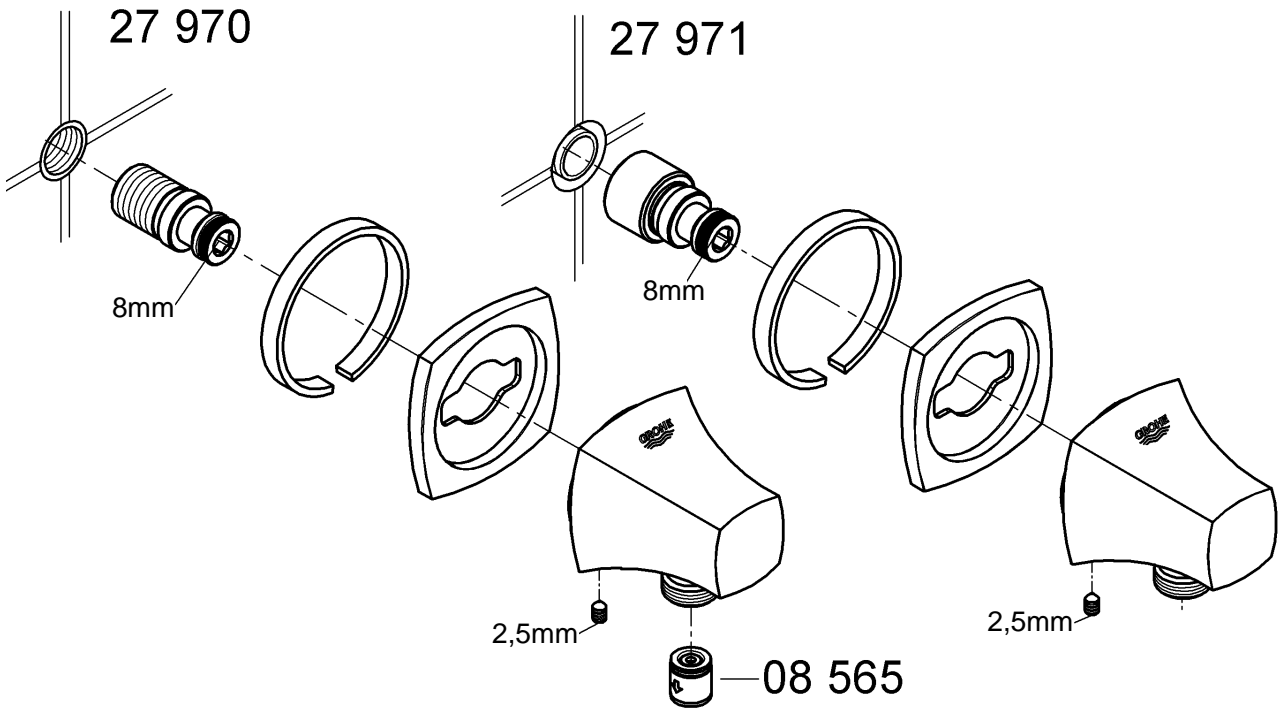

ENJOY WATER®

27 969

ENJOY WATER®

27 970

27 971

Design + Engineering GROHE Germany