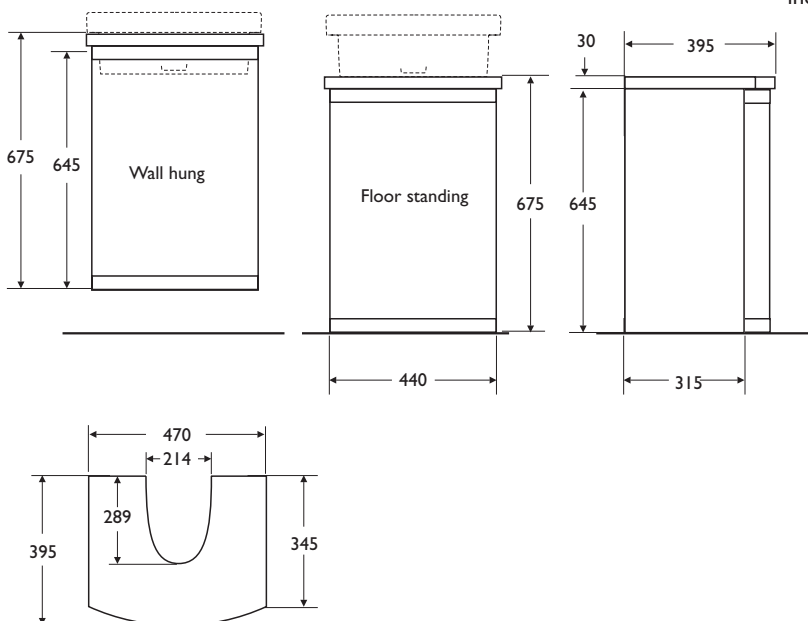

Illustrated

E6734VK Washpoint Trend 440mm pedestal unit with one door, floor standing/wall hung
E6741WG Washpoint 470mm worktop for use with 440mm vessel one drawer unit or pedestal unit
E3333GE 405mm brushed stainless steel bar handles (x1)

Weight

Washbasin unit 15.0kg
 Worktop 5.0kg

Finishes

Furniture units available in Warm Oak (VK) with white fascia, Worktops and Mirrors available in Gloss White (WG) and Warm Oak (VK)

Special notes

All heights shown include the worktop