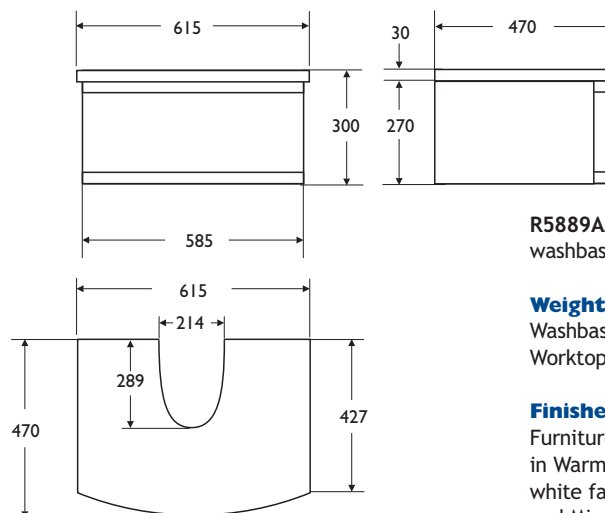

R5889AA Washpoint washbasin collar

Weight
Washbasin unit 14.0kg
Worktop 6.0kg

Finishes
Furniture units available in Warm Oak (VK) with white fascia, Worktops and Mirrors available in Gloss White (WG) and Warm Oak (VK))

Illustrated
E6733VK Washpoint
Trend 585mm wall hung vessel one drawer unit
E6742WG Washpoint
615mm worktop for use with 585mm vessel one drawer unit

For use with basin & collar
R3159 Washpoint 60cm washbasin, single central taphole
R3185 Washpoint 65cm washbasin, single central taphole

Special notes
All heights shown include the worktop