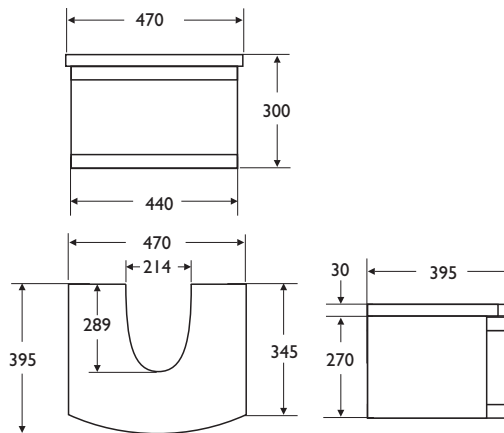

For use with  
**R4214** Washpoint 45cm washbasin, single central taphole

**Weight**  
Washbasin unit 13.0kg  
Worktop 5.0kg

**Finishes**  
Furniture units available in Warm Oak (VK) with white fascia, Worktops and Mirrors available in Gloss White (WG) and Warm Oak (VK)

**Illustrated**  
**E6732VK** Washpoint  
Trend 440mm wall hung vessel one drawer unit

**E6741WG** Washpoint  
470mm worktop for use with 440mm vessel one drawer unit or pedestal unit

**Special notes**  
All heights shown include the worktop

**Illustrated**  
**E6733VK** Washpoint  
Trend 585mm wall hung vessel one drawer unit  
**E6742WG** Washpoint  
615mm worktop for use with 585mm vessel one drawer unit

For use with basin & collar  
**R3159** Washpoint 60cm washbasin, single central taphole  
**R3185** Washpoint 65cm washbasin, single central taphole