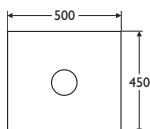

- *Soft close drawers*
- *Stainless steel bar handles supplied separately*
- *Fully assembled for easy installation*
- *Double sided mirror door*

Illustrated

E3308 Create vessel basin drawer unit
E3333GE 405mm brushed stainless steel bar handle
E3318 500mm wide worktop

All heights shown include the worktop

Illustrated

E3314 Create mirror cabinet, 500mm wide x 655mm high x 170mm deep

Weight

Cabinet 9.3kg

Finishes

Mirror cabinet available door in in Oak (GA) or walnut (RY)

furniture