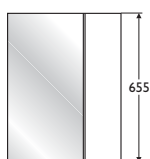

- *Soft close drawers*
- *Stainless steel bar handles supplied separately*
- *Fully assembled for easy installation*
- *Double sided mirror door*

Illustrated

E3308 Create vessel basin drawer unit
E3333GE 405mm brushed stainless steel bar handle
E3318 500mm wide worktop

Weight

Drawer unit 14.4kg
500mm worktop 5.2kg

Finishes

Furniture units available in Oak (GA) or walnut (RY). Worktops available in Oak (GA) or walnut (RY) laminate or a solid surface material (RZ)

Special notes

All heights shown include the worktop

Illustrated

E3314 Create mirror cabinet, 500mm wide x 655mm high x 170mm deep

Weight

Cabinet 9.3kg

Finishes

Mirror cabinet available door in in Oak (GA) or walnut (RY)

furniture