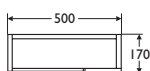

- *Soft close drawers*
- *Stainless steel bar handles supplied separately*
- *Fully assembled for easy installation*
- *Double sided mirror door*

Illustrated

E3308 Create vessel basin drawer unit
E3333GE 405mm brushed stainless steel bar handle
E3318 500mm wide worktop

Weight

Drawer unit 14.4kg
500mm worktop 5.2kg

Finishes

Furniture units available in Oak (GA) or walnut (RY). Worktops available in Oak (GA) or walnut (RY) laminate or a solid surface material (RZ)

Special notes

All heights shown include the worktop

Illustrated

E3314 Create mirror cabinet, 500mm wide x 655mm high x 170mm deep

Weight

Cabinet 9.3kg

Finishes

Mirror cabinet available door in in Oak (GA) or walnut (RY)

furniture