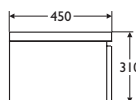

- *Soft close drawers*
- *Stainless steel bar handles supplied separately*
- *Fully assembled for easy installation*
- *Double sided mirror door*

Illustrated

E3308 Create vessel basin drawer unit
E3333GE 405mm brushed stainless steel bar handle
E3318 500mm wide worktop

All heights shown include the worktop

Illustrated

E3314 Create mirror cabinet, 500mm wide x 655mm high x 170mm deep

Weight

Cabinet 9.3kg

Finishes

Mirror cabinet available door in in Oak (GA) or walnut (RY)

furniture