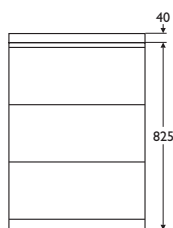

- *Soft close drawers*
- *Stainless steel bar handles supplied separately*
- *Fully assembled for easy installation*

Illustrated

E3312 Create 600mm vanity chest
E3333GE 405mm brushed stainless steel bar handles (3)
E3320 600mm wide vanity worktop

Special notes

All heights shown include the worktop

furniture

Illustrated

E3313 Create 750mm vanity chest
E3334GE 550mm brushed stainless steel bar handles (3)
E3321 750mm wide vanity worktop

Weight

750mm vanity chest 31.2kg
750mm vanity worktop 8.3kg