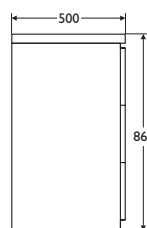

Weight

600mm vanity chest 26.0kg
600mm vanity worktop 6.2kg

Finishes

Vanity chests available in Oak (GA) or walnut (RY). Worktops available in Oak (GA) or walnut (RY) laminate or a solid surface material (RZ)

Special notes

All heights shown include the worktop

furniture

Illustrated

E3313 Create 750mm vanity chest
E3334GE 550mm brushed stainless steel bar handles (3)
E3321 750mm wide vanity worktop

Weight

750mm vanity chest 31.2kg
750mm vanity worktop 8.3kg