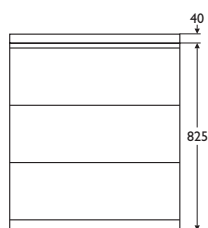

- *Soft close drawers*
- *Stainless steel bar handles supplied separately*
- *Fully assembled for easy installation*

Illustrated

E3312 Create 600mm vanity chest
E3333GE 405mm brushed stainless steel bar handles (3)
E3320 600mm wide vanity worktop

Weight

600mm vanity chest 26.0kg
600mm vanity worktop 6.2kg

Finishes

Vanity chests available in Oak (GA) or walnut (RY). Worktops available in Oak (GA) or walnut (RY) laminate or a solid surface material (RZ)

Special notes

All heights shown include the worktop

furniture

Illustrated

E3313 Create 750mm vanity chest
E3334GE 550mm brushed stainless steel bar handles (3)
E3321 750mm wide vanity worktop

Weight

750mm vanity chest 31.2kg
750mm vanity worktop 8.3kg