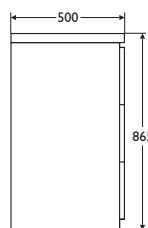

- *Soft close drawers*
- *Stainless steel bar handles supplied separately*
- *Fully assembled for easy installation*

Illustrated

E3312 Create 600mm vanity chest
E3333GE 405mm brushed stainless steel bar handles (3)
E3320 600mm wide vanity worktop

Special notes

All heights shown include the worktop

furniture

Illustrated

E3313 Create 750mm vanity chest
E3334GE 550mm brushed stainless steel bar handles (3)
E3321 750mm wide vanity worktop

Weight

750mm vanity chest 31.2kg
750mm vanity worktop 8.3kg