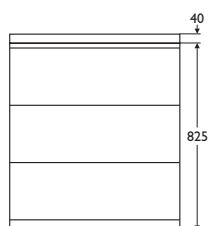

- *Soft close drawers*
- *Stainless steel bar handles supplied separately*
- *Fully assembled for easy installation*

Illustrated

E3312 Create 600mm vanity chest
E3333GE 405mm brushed stainless steel bar handles (3)
E3320 600mm wide vanity worktop

Weight

600mm vanity chest 26.0kg
600mm vanity worktop 6.2kg

Finishes

Vanity chests available in Oak (GA) or walnut (RY). Worktops available in Oak (GA) or walnut (RY) laminate or a solid surface material (RZ)

Special notes

All heights shown include the worktop

furniture

Illustrated

E3313 Create 750mm vanity chest
E3334GE 550mm brushed stainless steel bar handles (3)
E3321 750mm wide vanity worktop

Weight

750mm vanity chest 31.2kg
750mm vanity worktop 8.3kg