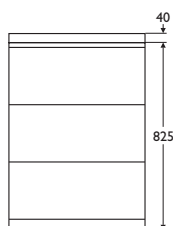

- *Soft close drawers*
- *Stainless steel bar handles supplied separately*
- *Fully assembled for easy installation*

Illustrated

E3312 Create 600mm vanity chest
E3333GE 405mm brushed stainless steel bar handles (3)
E3320 600mm wide vanity worktop

Special notes

All heights shown include the worktop

furniture

Illustrated

E3313 Create 750mm vanity chest
E3334GE 550mm brushed stainless steel bar handles (3)
E3321 750mm wide vanity worktop

Weight

750mm vanity chest 31.2kg
750mm vanity worktop 8.3kg