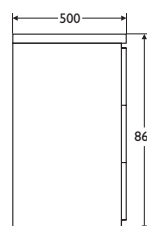

Weight

600mm vanity chest 26.0kg
600mm vanity worktop 6.2kg

Finishes

Vanity chests available in Oak (GA) or walnut (RY). Worktops available in Oak (GA) or walnut (RY) laminate or a solid surface material (RZ)

Special notes

All heights shown include the worktop

furniture

Illustrated

E3313 Create 750mm vanity chest
E3334GE 550mm brushed stainless steel bar handles (3)
E3321 750mm wide vanity worktop

Weight

750mm vanity chest 31.2kg
750mm vanity worktop 8.3kg