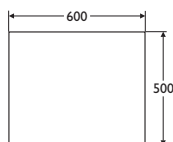

- *Soft close drawers*
- *Stainless steel bar handles supplied separately*
- *Fully assembled for easy installation*

Illustrated

E3312 Create 600mm vanity chest
E3333GE 405mm brushed stainless steel bar handles (3)
E3320 600mm wide vanity worktop