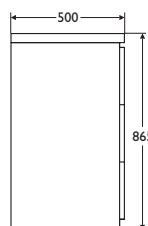

- *Soft close drawers*
- *Stainless steel bar handles supplied separately*
- *Fully assembled for easy installation*

Illustrated

E3312 Create 600mm vanity chest
E3333GE 405mm brushed stainless steel bar handles (3)
E3320 600mm wide vanity worktop

Special notes

All heights shown include the worktop

furniture

Illustrated

E3313 Create 750mm vanity chest
E3334GE 550mm brushed stainless steel bar handles (3)
E3321 750mm wide vanity worktop

Weight

750mm vanity chest 31.2kg
750mm vanity worktop 8.3kg