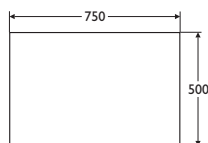

Weight

600mm vanity chest 26.0kg
600mm vanity worktop 6.2kg

Finishes

Vanity chests available in Oak (GA) or walnut (RY). Worktops available in Oak (GA) or walnut (RY) laminate or a solid surface material (RZ)

Special notes

All heights shown include the worktop

furniture

Illustrated

E3313 Create 750mm vanity chest
E3334GE 550mm brushed stainless steel bar handles (3)
E3321 750mm wide vanity worktop

Weight

750mm vanity chest 31.2kg
750mm vanity worktop 8.3kg