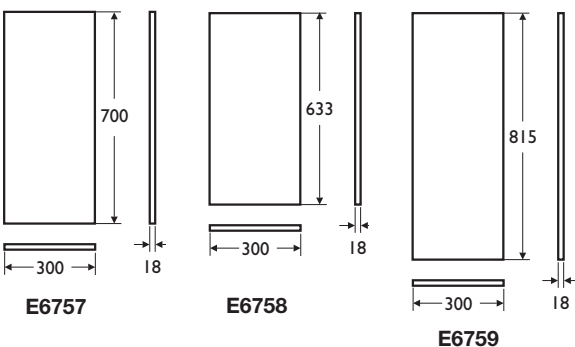

Domestic and hotel use

Illustrated in SX Dark Walnut

Available in 3 finishes

Design co-ordinated to the Concept range

**Illustrated**

- E7379** Concept 1500mm furniture bath front panel
- E7377** Concept 700mm furniture bath end panel

**Weight**

- 1500mm front 8.0kg
- 1700mm front 9.0kg
- 700mm end 6.0kg
- 750mm end 7.0kg

**Finishes**

Mirrored wall units, shelf link unit, worktops, plinths and bath panels are only available in 3 colour Dark Walnut (SX), America Oak (SO), White Gloss (WG)

**Options**

- E7376** Concept 1700mm furniture bath front panel
- E7378** Concept 750mm furniture bath end panel

**Special notes**

Bath panels in furniture finishes are for 500mm high baths with Ideal Waste System only.