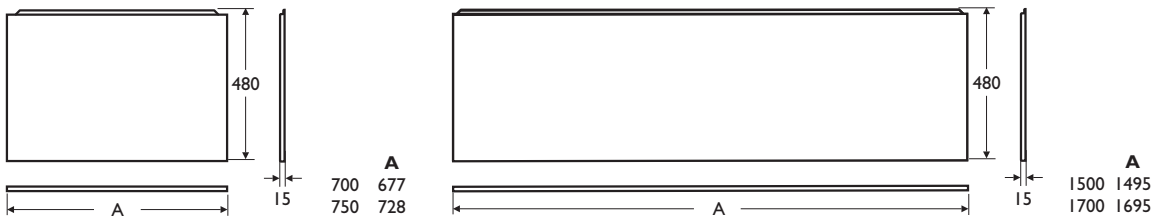

Domestic and hotel use

Illustrated in SX Dark Walnut

Available in 3 finishes

Design co-ordinated to the Concept range

**Illustrated**

- E7379** Concept 1500mm furniture bath front panel
- E7377** Concept 700mm furniture bath end panel

**Weight**

- 1500mm front 8.0kg
- 1700mm front 9.0kg
- 700mm end 6.0kg
- 750mm end 7.0kg

**Finishes**

Mirrored wall units, shelf link unit, worktops, plinths and bath panels are only available in 3 colour Dark Walnut (SX), America Oak (SO), White Gloss (WG)

**Options**

- E7376** Concept 1700mm furniture bath front panel
- E7378** Concept 750mm furniture bath end panel

**Special notes**

Bath panels in furniture finishes are for 500mm high baths with Ideal Waste System only.