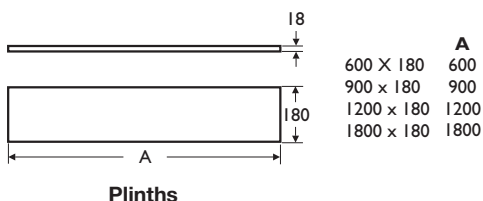

Domestic and hotel use

Illustrated in SX Dark Walnut

Available in 3 finishes

Design co-ordinated to the Concept range

**Illustrated**

- E7379** Concept 1500mm furniture bath front panel
- E7377** Concept 700mm furniture bath end panel

**Weight**

- 1500mm front 8.0kg
- 1700mm front 9.0kg
- 700mm end 6.0kg
- 750mm end 7.0kg

**Finishes**

Mirrored wall units, shelf link unit, worktops, plinths and bath panels are only available in 3 colour Dark Walnut (SX), America Oak (SO), White Gloss (WG)

**Options**

- E7376** Concept 1700mm furniture bath front panel
- E7378** Concept 750mm furniture bath end panel

**Special notes**

Bath panels in furniture finishes are for 500mm high baths with Ideal Waste System only.