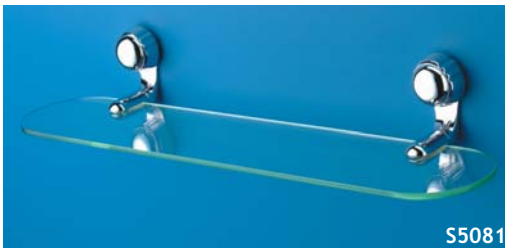

accessories  
**millenia**

Luxury all metal accessories in chromium plated finish

- *Luxury metal accessories*
- *Hotel and domestic applications*
- *Concealed surface fixing*

S5075

S5078

S5087

S5081

S5090

S5084

**Illustrated**

S5075 soap dish with glass tray chromium plated  
S5078 toothbrush and tumbler holder with glass tumbler chromium plated  
S5087 towel ring chromium plated  
S5081 glass shelf 60cm, chromium plated brackets  
S5090 toilet roll holder chromium plated  
S5084 towel rail chromium plated

**Colours**

Available in chromium plated finish (AA) only.

**Special notes**

Surface fixed with fixing screws included