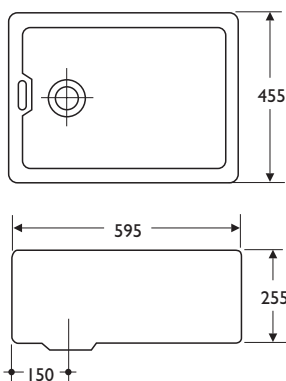

**Material**

Heavy duty Fireclay

**Weight**

49.0kg

**Colours**

Available in White (01) only

**Options**

**S8766** 1½in chain waste with slotted tail and wood screw stay

S5827 Belfast sink 60cm x 46cm x 26cm unboxed

**Special notes**

Dimensions of fireclay & ceramic sinks may vary due to natural shrinkage in the manufacturing process, installers are advised not to pre-cut worktops before receipt of sink