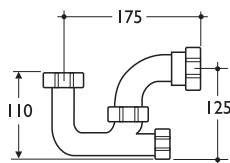

- Remote control pop-up waste
- Simple twist operation

S8800

S8700

**Illustrated**

S8800AA chromium plated, 1<sup>1</sup>/<sub>4</sub>in plastic waste with bead chain and plug, 80mm slotted tail, bolt stay

S8700AA Rotaflo chromium plated 1<sup>1</sup>/<sub>4</sub>in pop-up waste, slotted tail

S8965 self-colour, 1<sup>1</sup>/<sub>4</sub>in plastic P trap, 75mm seal, multi-purpose outlet suitable for plastic and BS copper pipe

**Special notes**

Waste outlets screwed 1<sup>1</sup>/<sub>4</sub>in BSP male

S8965

bidets fittings