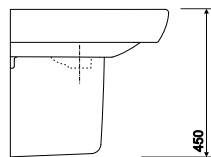

material

Vitreous China.

colours

White WH.

alternative fixings

Total Install® pack - fixing for non load bearing walls. Refer to Total Install.

All measurements shown are in millimetres. Drawing sizes are not to scale.