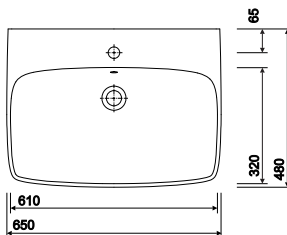

washbasin

650 x 480mm:
1 tap hole

E14351WH

pedestal

Pedestal

MD4910WH

semi-pedestal

Semi-pedestal

material

Vitreous China.

colours

White WH.

alternative fixings

Total Install® pack - fixing for non load bearing walls. Refer to Total Install.

All measurements shown are in millimetres. Drawing sizes are not to scale.