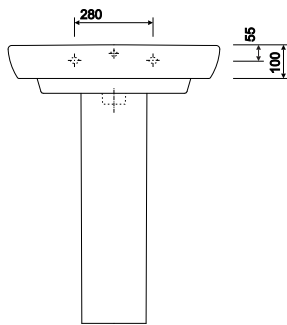

washbasin

650 x 480mm:
1 tap hole

E14351WH

pedestal

Pedestal

MD4910WH

semi-pedestal

Semi-pedestal

E54970WH

fixings

Wall bolts (pair)

SR1018XX

recommended taps & mixers

Refer to taps & mixers.

waste & traps

Refer to wastes & traps.

material

Vitreous China.

colours

White WH.

alternative fixings

Total Install® pack - fixing for non load bearing walls. Refer to Total Install.

All measurements shown are in millimetres. Drawing sizes are not to scale.