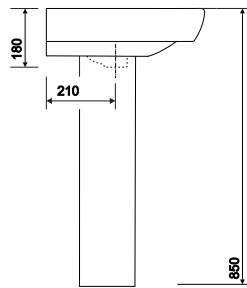

washbasin

650 x 480mm:
1 tap hole

E14351WH

pedestal

Pedestal

MD4910WH

semi-pedestal

Semi-pedestal

E54970WH

fixings

Wall bolts (pair)

SR1018XX

recommended taps & mixers

Refer to taps & mixers.

waste & traps

Refer to wastes & traps.

material

Vitreous China.

colours

White WH.

alternative fixings

Total Install® pack - fixing for non load bearing walls. Refer to Total Install.

All measurements shown are in millimetres. Drawing sizes are not to scale.