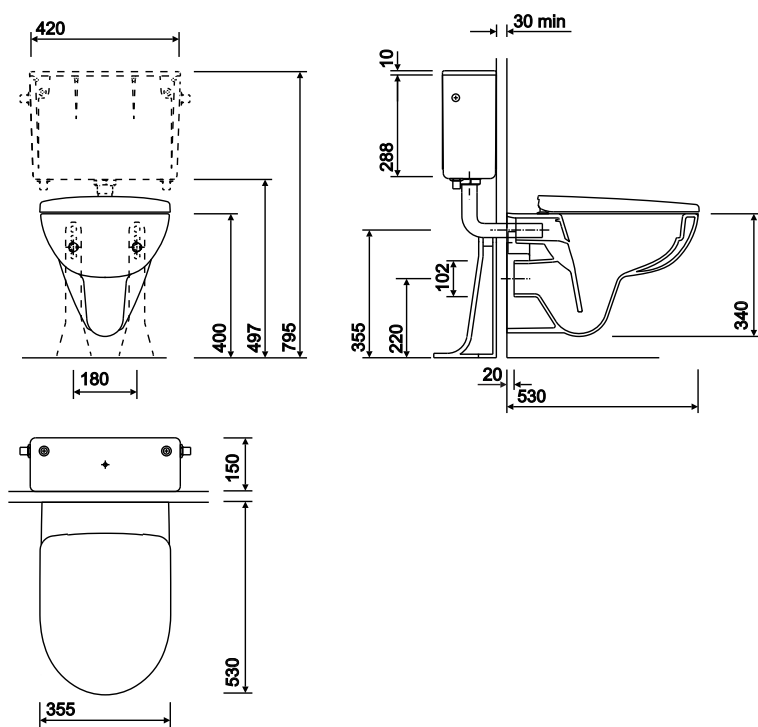

e100 rimfree round wall hung

rimfree - no rim, easy to clean and nowhere for germs to hide
achieves a flushwise 4/2.6 litre flush

E100 rimfree wall hung WC suite, horizontal outlet

All measurements shown are in millimetres. Drawing sizes are not to scale.

to specify/order:

Please use the eight character reference shown below.

wc pan

Horizontal outlet **E11798WH**

concealed cisterns

	Single Flush		Dual Flush	
	6	4	6/4	4/2.6
Push Button			✓	✓
Lever			✓	

Refer to Concealed Cisterns matrix.

Soft closing mechanism, round **E17857WH**

fixings

Supporting bracket and fixing kit **SR8138XX**

Supporting brackets screwed to floor for non load bearing walls, up to 100mm thick.

wc outlet connector

P trap outlet connector **WF1240WH**

S or turned P trap connector **WF1241WH**

material

Vitreous china.

colours

White WH.